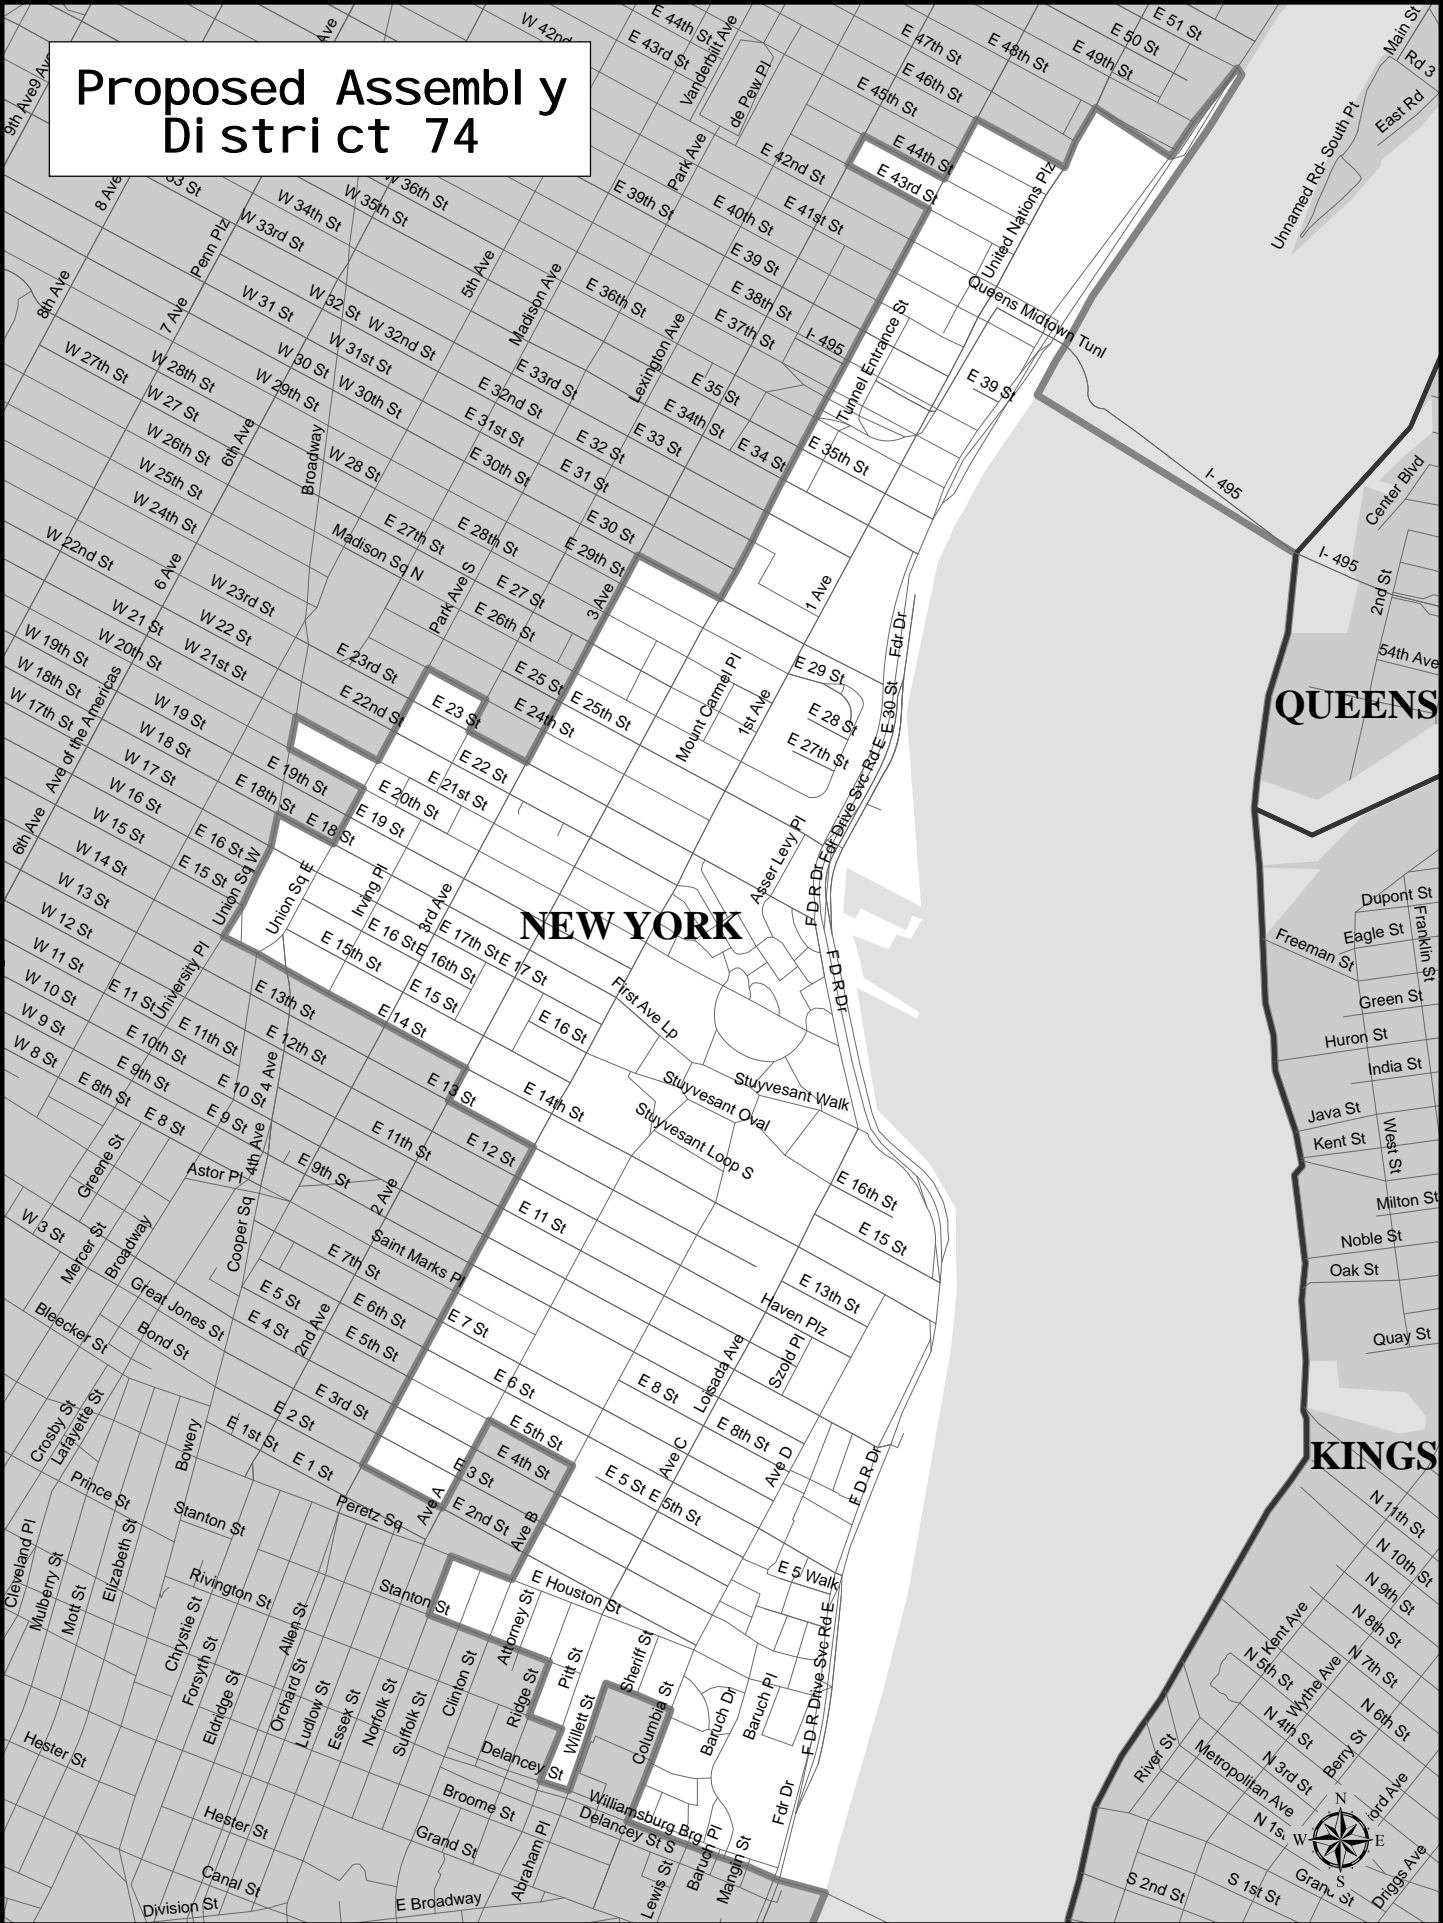

Proposed Assembly District 74

Assembly District 74

Adjusted Total Population : 132,691
Deviation : 3,602
Deviation Percentage : 2.79

	NH White	NH Black	Hispanic	NH Asian	NH Amlnd	NH Hwn	NH Multi	NH Other	Unknown
Total	72,698	9,333	27,767	19,416	184	44	2,801	446	2
% of Total	54.79	7.03	20.93	14.63	0.14	0.03	2.11	0.34	0.00
Total 18+	68,059	7,606	22,292	17,510	160	39	2,071	346	2
% of 18+	57.64	6.44	18.88	14.83	0.14	0.03	1.75	0.29	0.00