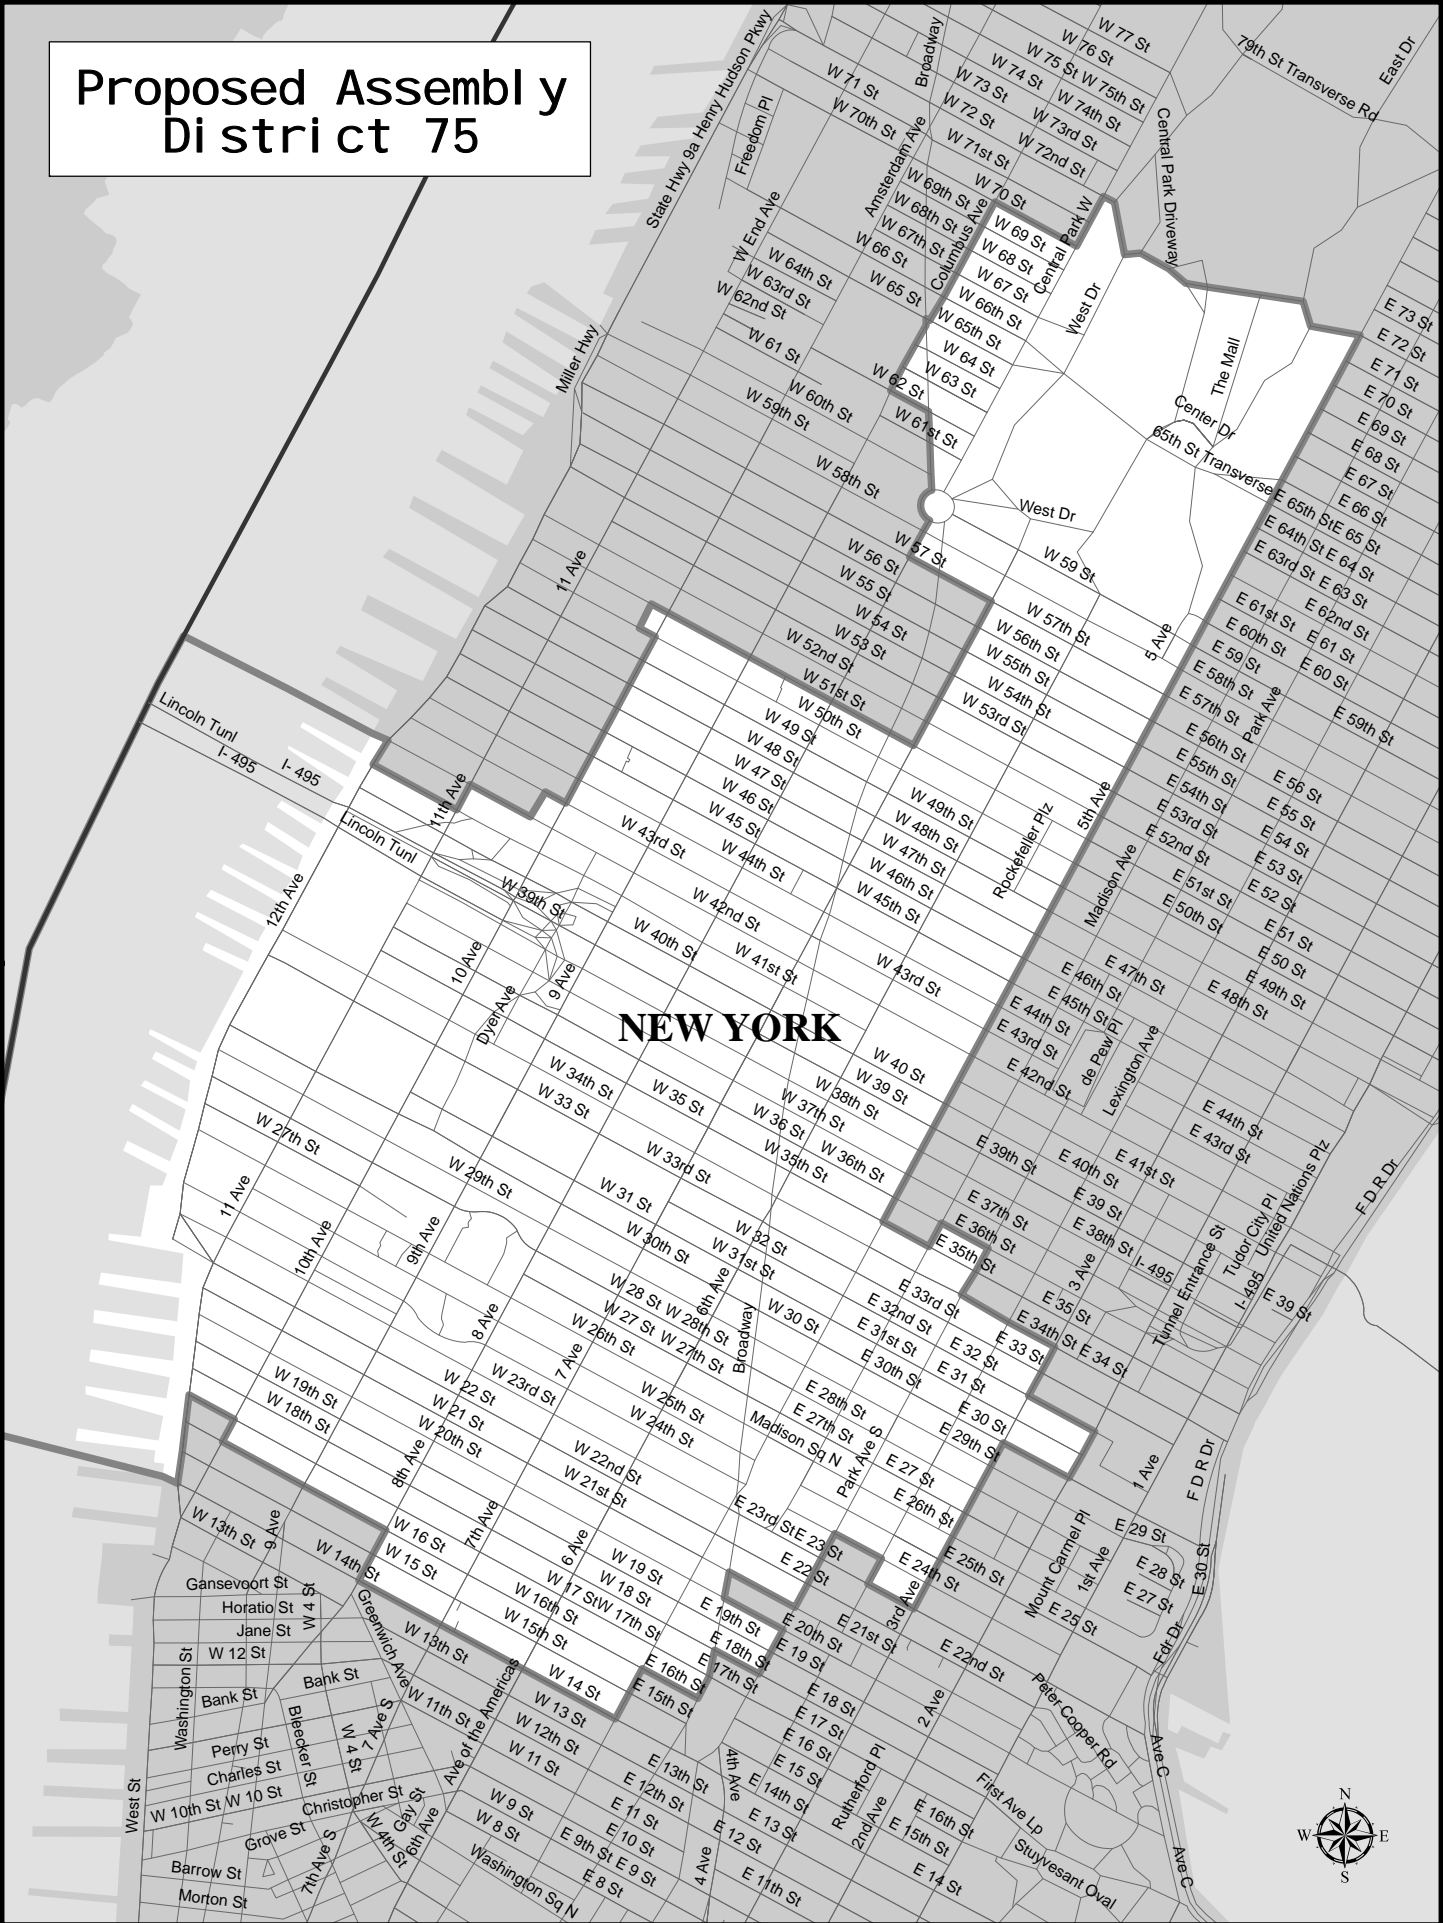

Proposed Assembly District 75

Assembly District 75

Adjusted Total Population : 132,465
Deviation : 3,376
Deviation Percentage : 2.62

	NH White	NH Black	Hispanic	NH Asian	NH Amlnd	NH Hwn	NH Multi	NH Other	Unknown
Total	87,111	6,740	17,322	17,670	178	49	2,915	479	1
% of Total	65.76	5.09	13.08	13.34	0.13	0.04	2.20	0.36	0.00
Total 18+	81,366	6,041	14,917	16,574	159	46	2,201	398	1
% of 18+	66.86	4.96	12.26	13.62	0.13	0.04	1.81	0.33	0.00

Department Of Justice									
	NH White	NH Black	Hispanic	NH Asian	NH Amlnd	NH Hwn	NH Multi	NH Other	Unknown
Total	87,111	7,199	17,322	19,053	336	84	724	635	1
% of Total	65.76	5.43	13.08	14.38	0.25	0.06	0.55	0.48	0.00
Total 18+	81,366	6,393	14,917	17,477	305	72	634	538	1
% of 18+	66.86	5.25	12.26	14.36	0.25	0.06	0.52	0.44	0.00