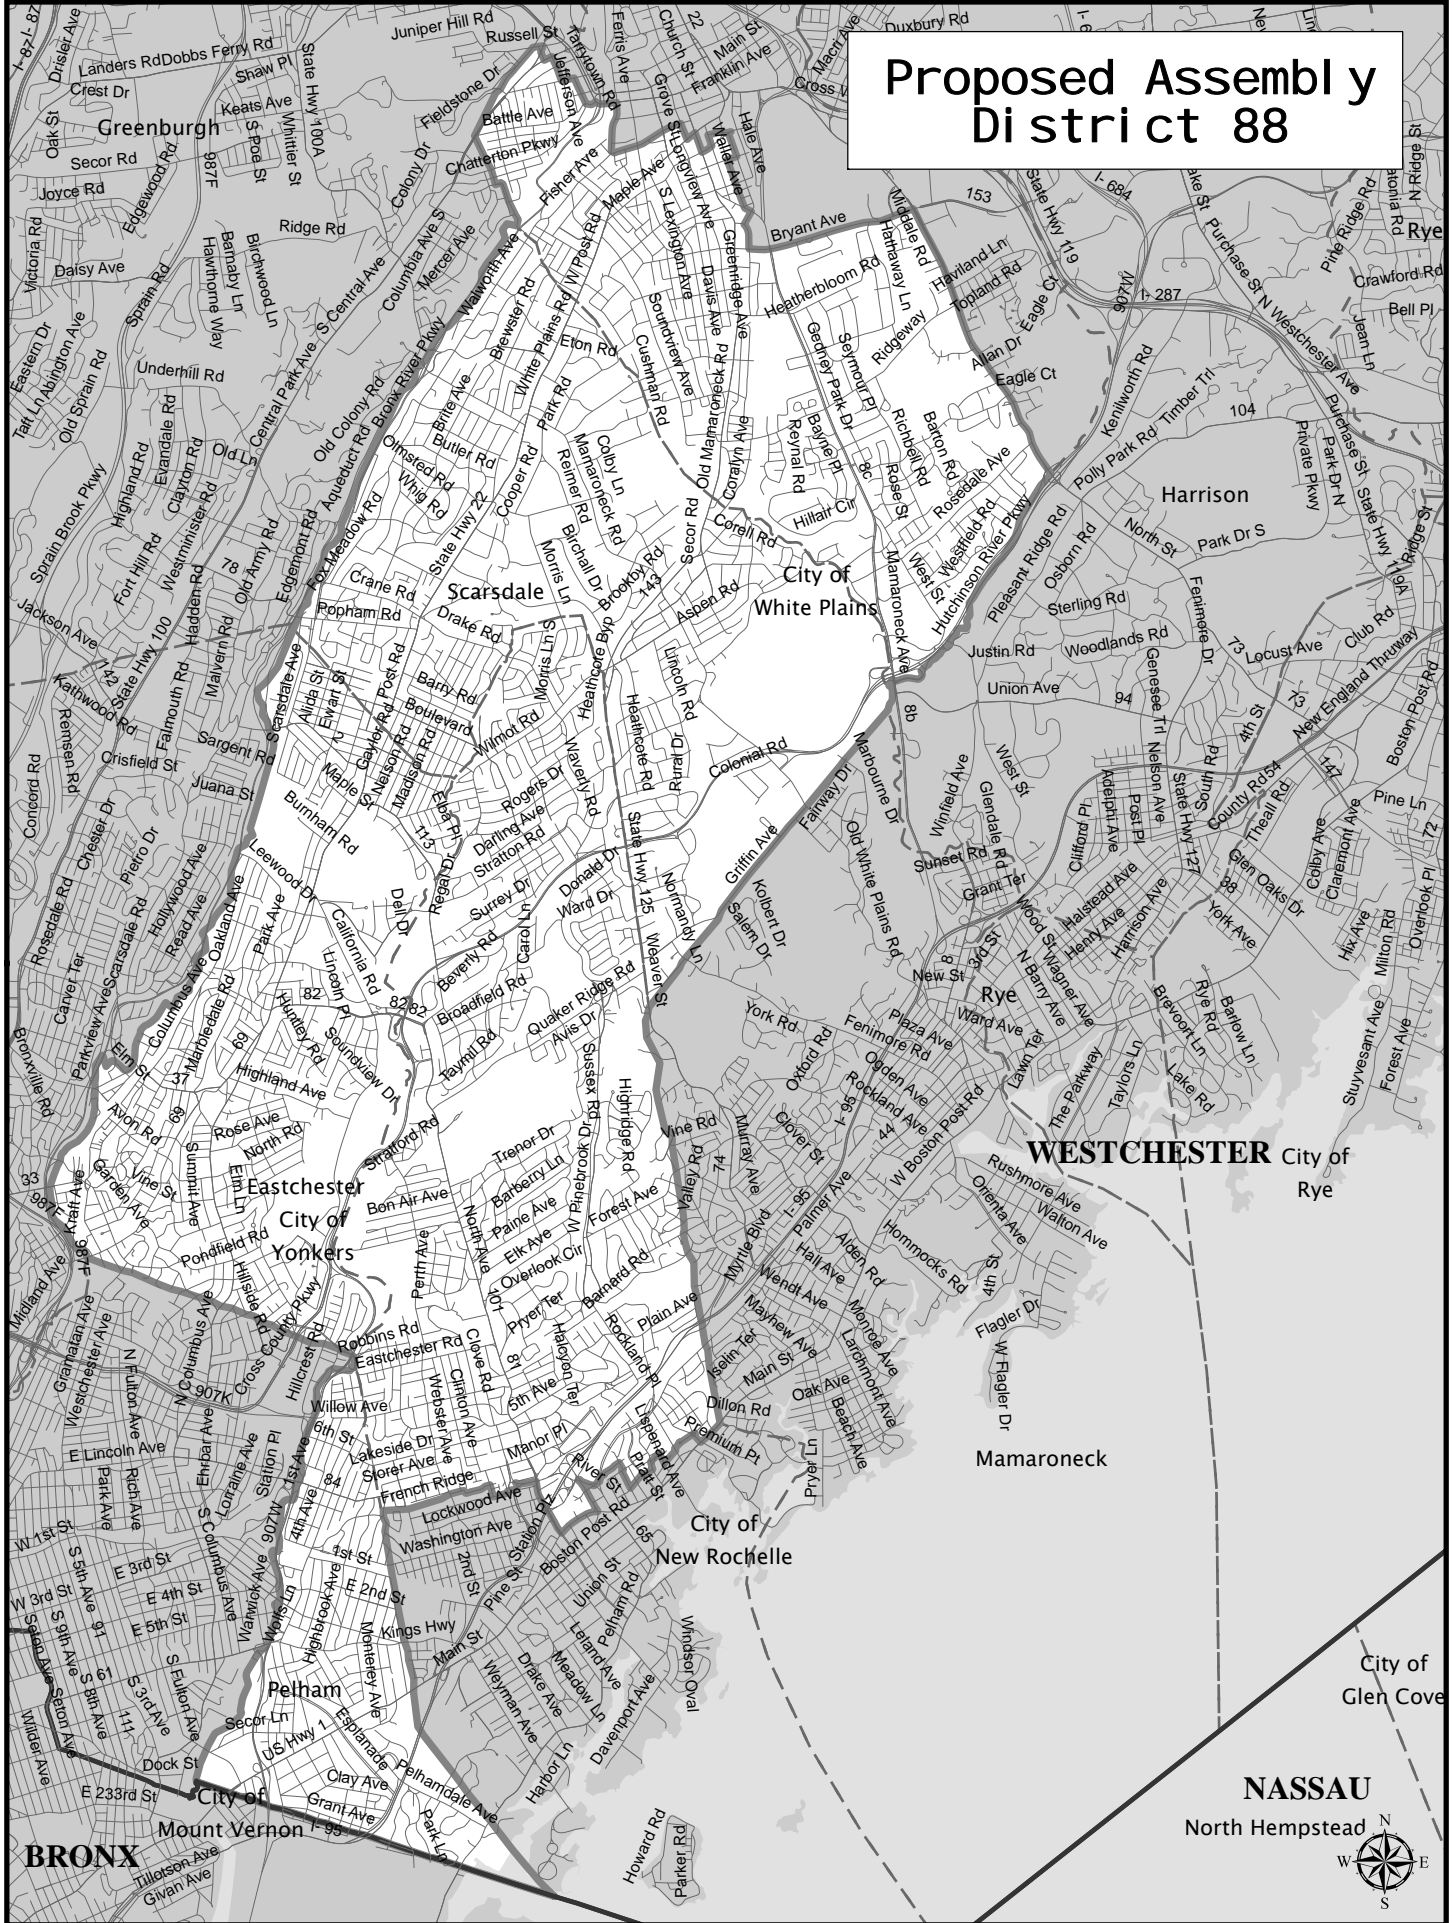

Proposed Assembly District 88

Assembly District 88

Adjusted Total Population : 131,159
Deviation : 2,070
Deviation Percentage : 1.60

	NH White	NH Black	Hispanic	NH Asian	NH Amlnd	NH Hwn	NH Multi	NH Other	Unknown
Total	87,792	13,349	19,309	8,117	96	21	2,027	448	0
% of Total	66.94	10.18	14.72	6.19	0.07	0.02	1.55	0.34	0.00
Total 18+	66,409	10,212	13,303	5,948	71	17	952	258	0
% of 18+	68.34	10.51	13.69	6.12	0.07	0.02	0.98	0.27	0.00