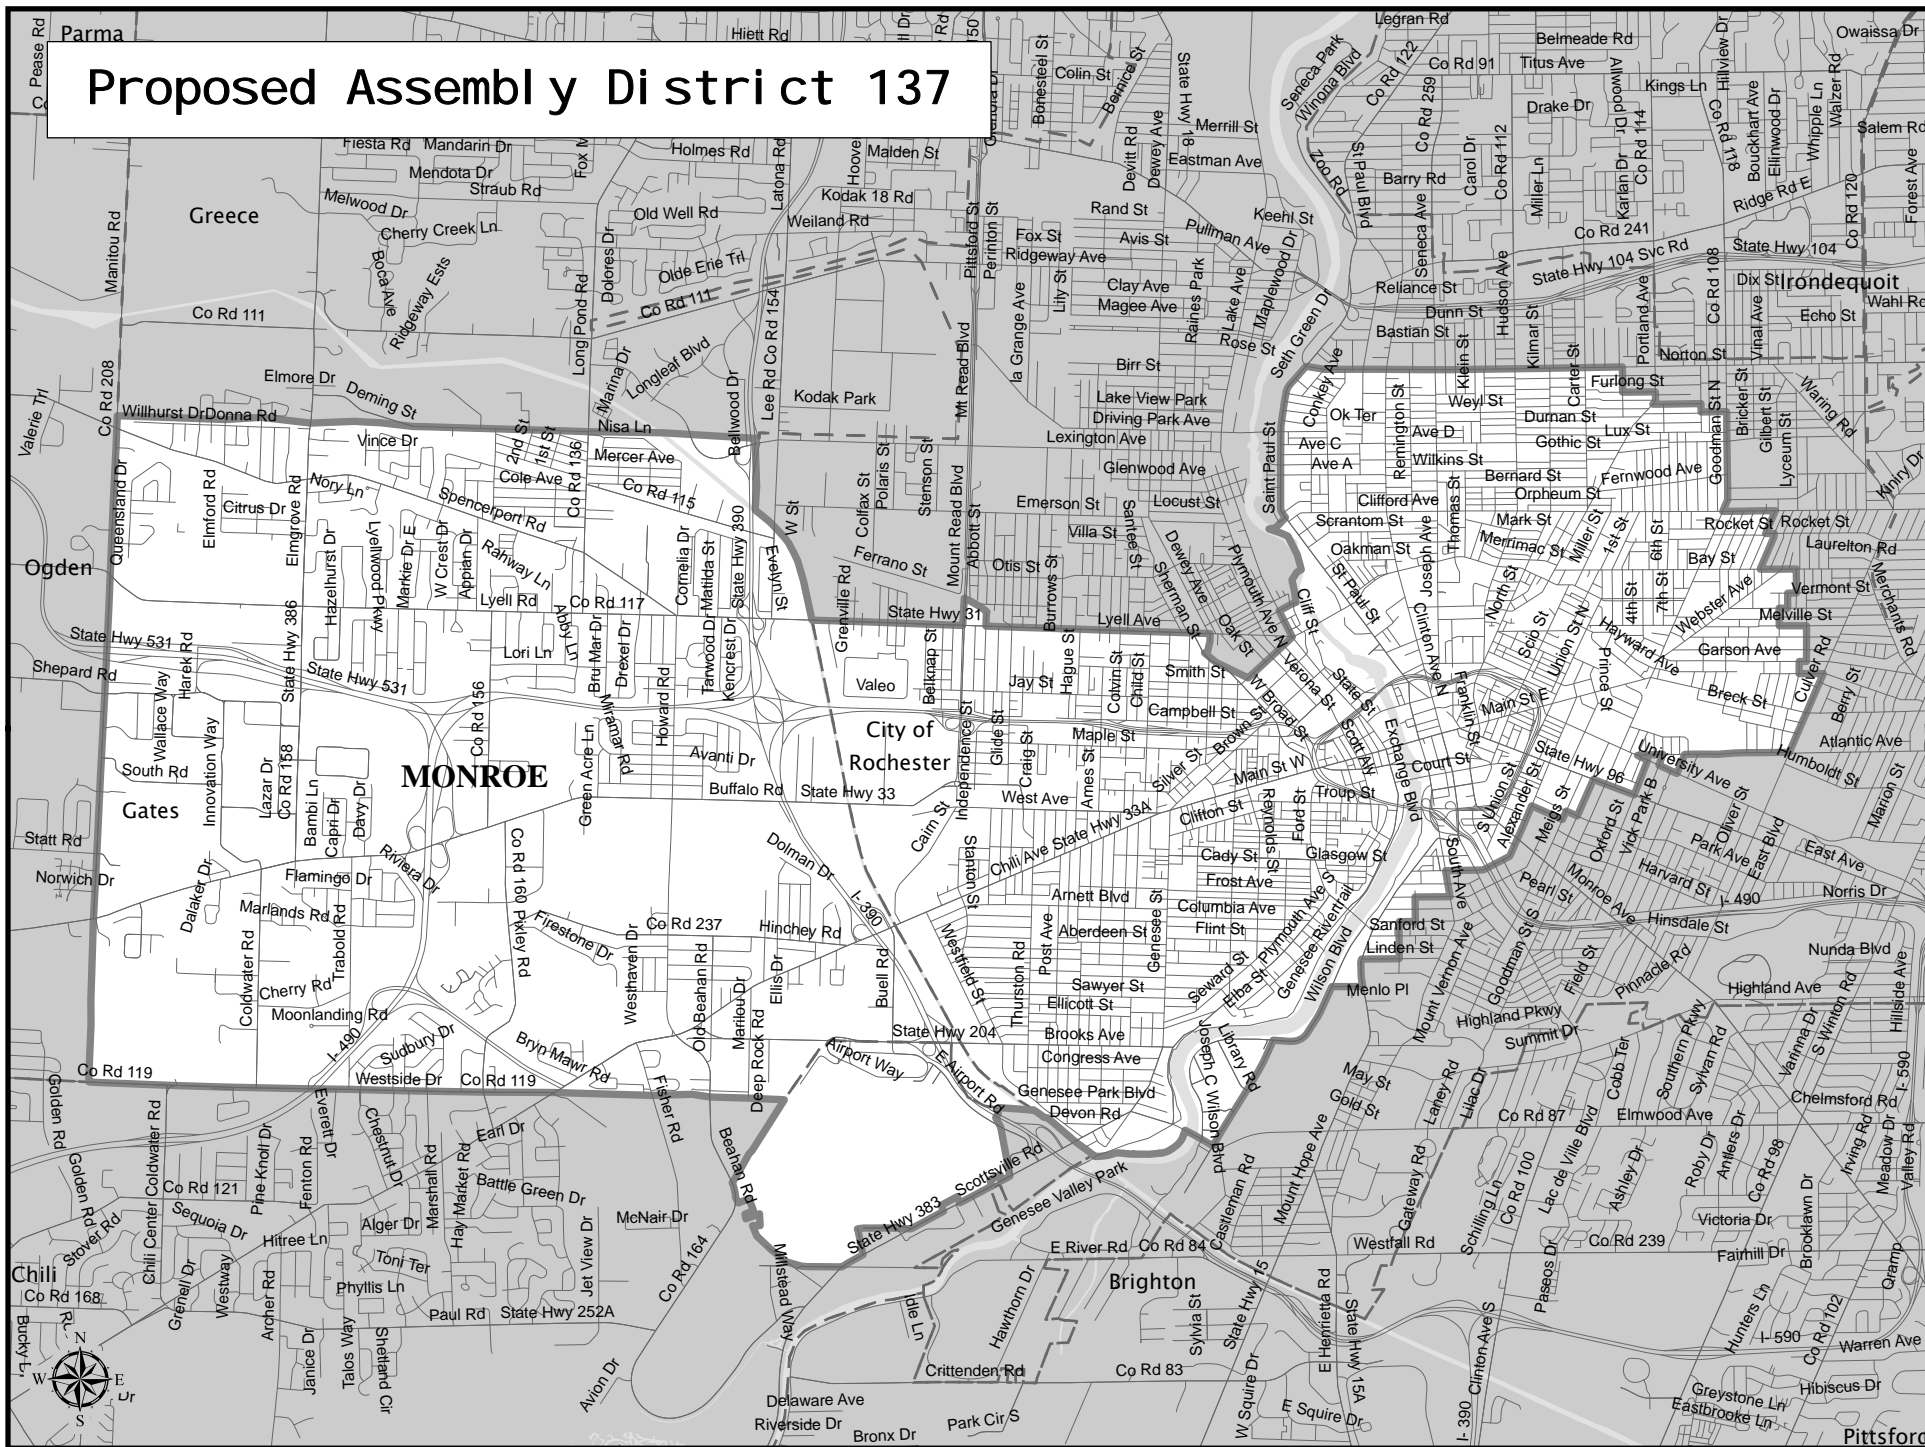

Proposed Assembly District 137

Assembly District 137

Adjusted Total Population : 133,693
Deviation : 4,604
Deviation Percentage : 3.57

	NH White	NH Black	Hispanic	NH Asian	NH Amlnd	NH Hwn	NH Multi	NH Other	Unknown
Total	43,958	60,835	21,656	3,114	355	55	3,534	182	4
% of Total	32.88	45.50	16.20	2.33	0.27	0.04	2.64	0.14	0.00
Total 18+	38,157	41,689	13,393	2,579	284	38	1,782	131	4
% of 18+	38.91	42.52	13.66	2.63	0.29	0.04	1.82	0.13	0.00