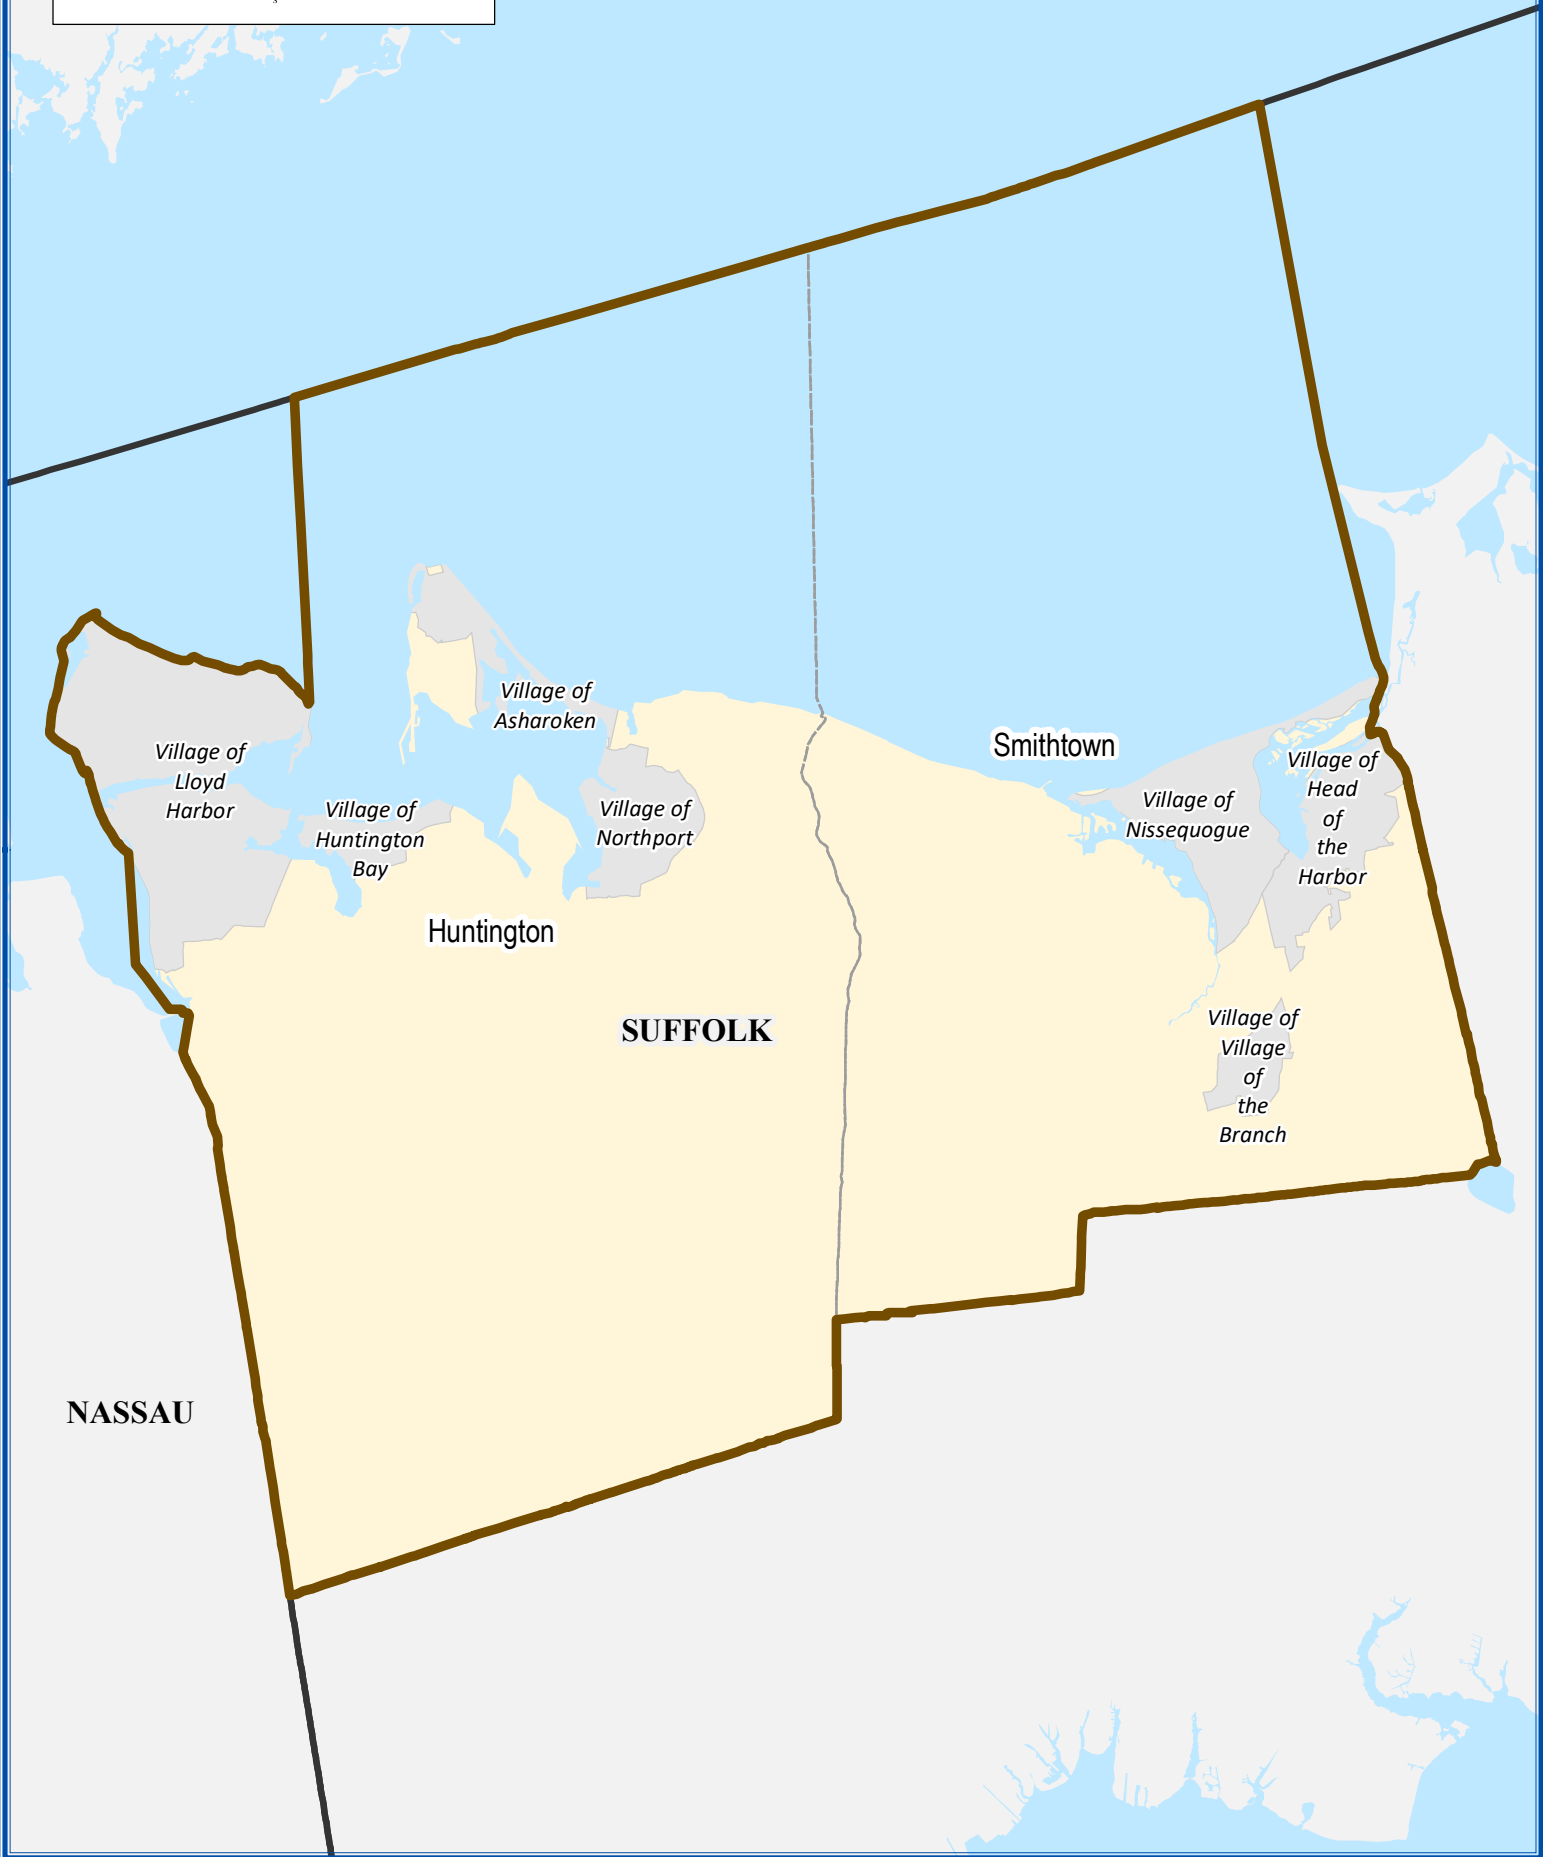

Senate District 2

Senate District 2

Total population : 320,585
 Deviation : 48
 Deviation Percentage : 0.01

	NH White	NH Black	Hispanic	NH Asian	NH AmInd	NH Hwn	NH Multi	NH Other
Total	239,721	10,380	41,421	19,183	205	33	7,981	1,661
% of Total	74.78	3.24	12.92	5.98	0.06	0.01	2.49	0.52
Total 18+	198,032	8,112	28,438	14,966	174	29	4,746	1,110
% of 18+	77.48	3.17	11.13	5.86	0.07	0.01	1.86	0.43
Department of Justice								
	NH White	NH Black	Hispanic	NH Asian	NH AmInd	NH Hwn	NH Multi	NH Other
Total	239,721	11,601	41,421	21,776	994	91	1,190	3,791
% of Total	74.78	3.62	12.92	6.79	0.31	0.03	0.37	1.18
Total 18+	198,032	8,756	28,438	16,187	772	75	782	2,565
% of 18+	77.48	3.43	11.13	6.33	0.30	0.03	0.31	1.00