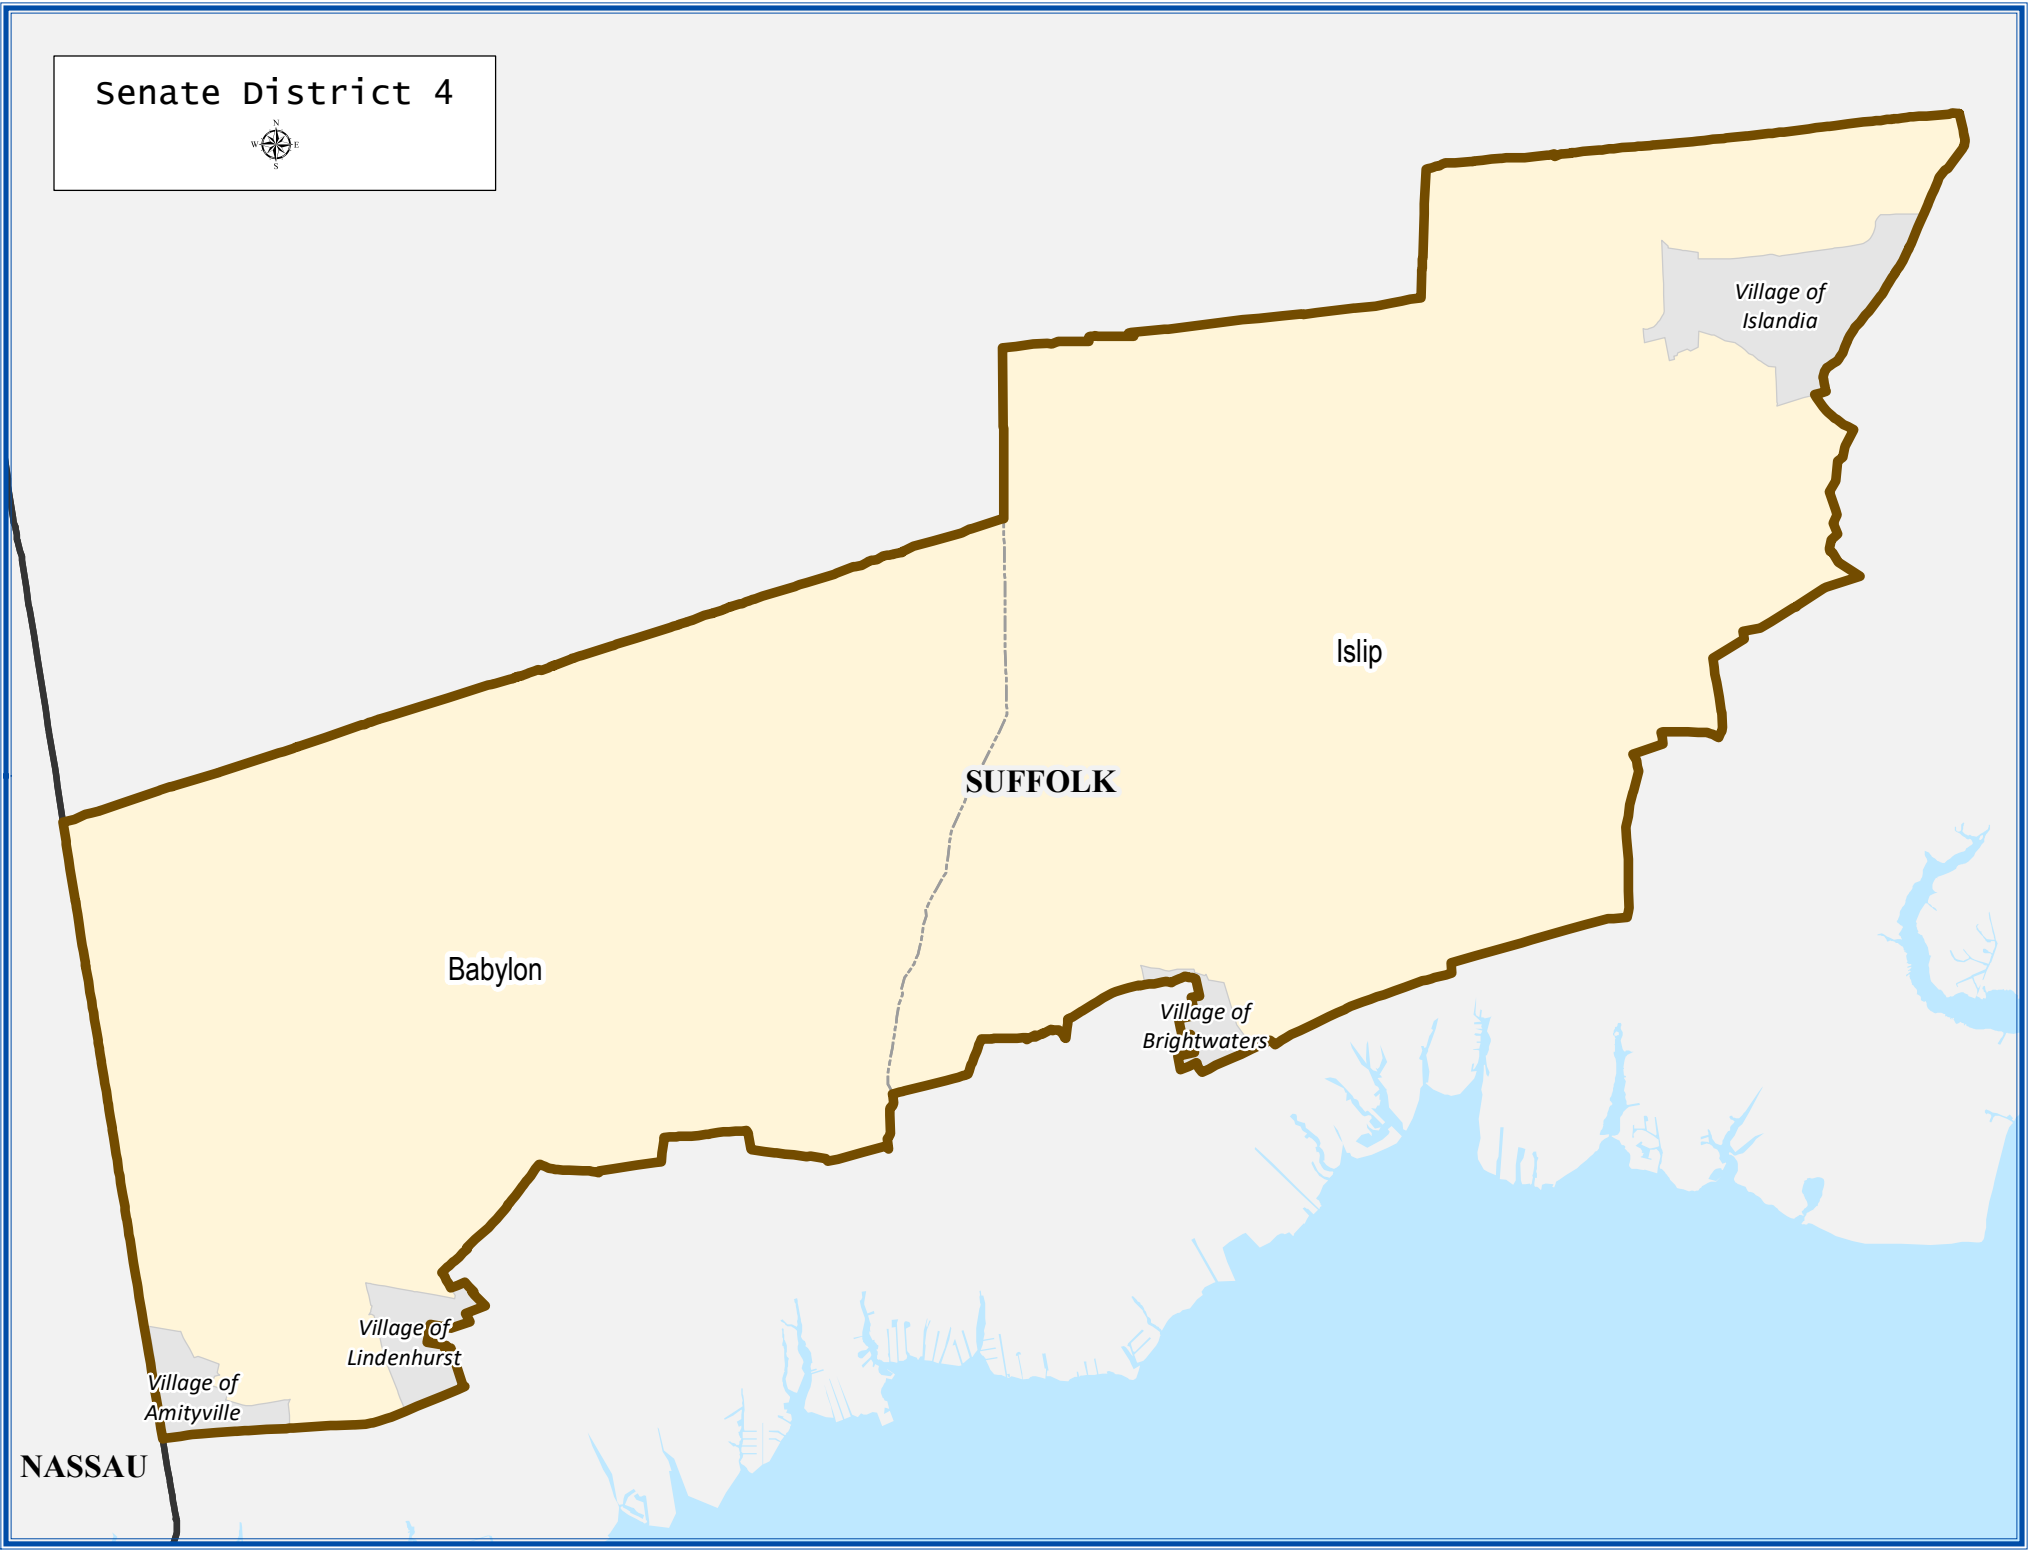

Senate District 4

## Senate District 4

Total population : 325,503  
 Deviation : 4,966  
 Deviation Percentage : 1.55

	NH White	NH Black	Hispanic	NH Asian	NH AmInd	NH Hwn	NH Multi	NH Other
Total	105,421	54,534	140,365	13,742	687	49	7,505	3,200
% of Total	32.39	16.75	43.12	4.22	0.21	0.02	2.31	0.98
Total 18+	90,080	42,509	99,886	10,646	518	36	5,059	2,017
% of 18+	35.92	16.95	39.83	4.25	0.21	0.01	2.02	0.80
Department of Justice								
	NH White	NH Black	Hispanic	NH Asian	NH AmInd	NH Hwn	NH Multi	NH Other
Total	105,421	56,479	140,365	14,686	1,306	79	3,001	4,166
% of Total	32.39	17.35	43.12	4.51	0.40	0.02	0.92	1.28
Total 18+	90,080	43,604	99,886	11,186	994	61	2,218	2,722
% of 18+	35.92	17.39	39.83	4.46	0.40	0.02	0.88	1.09