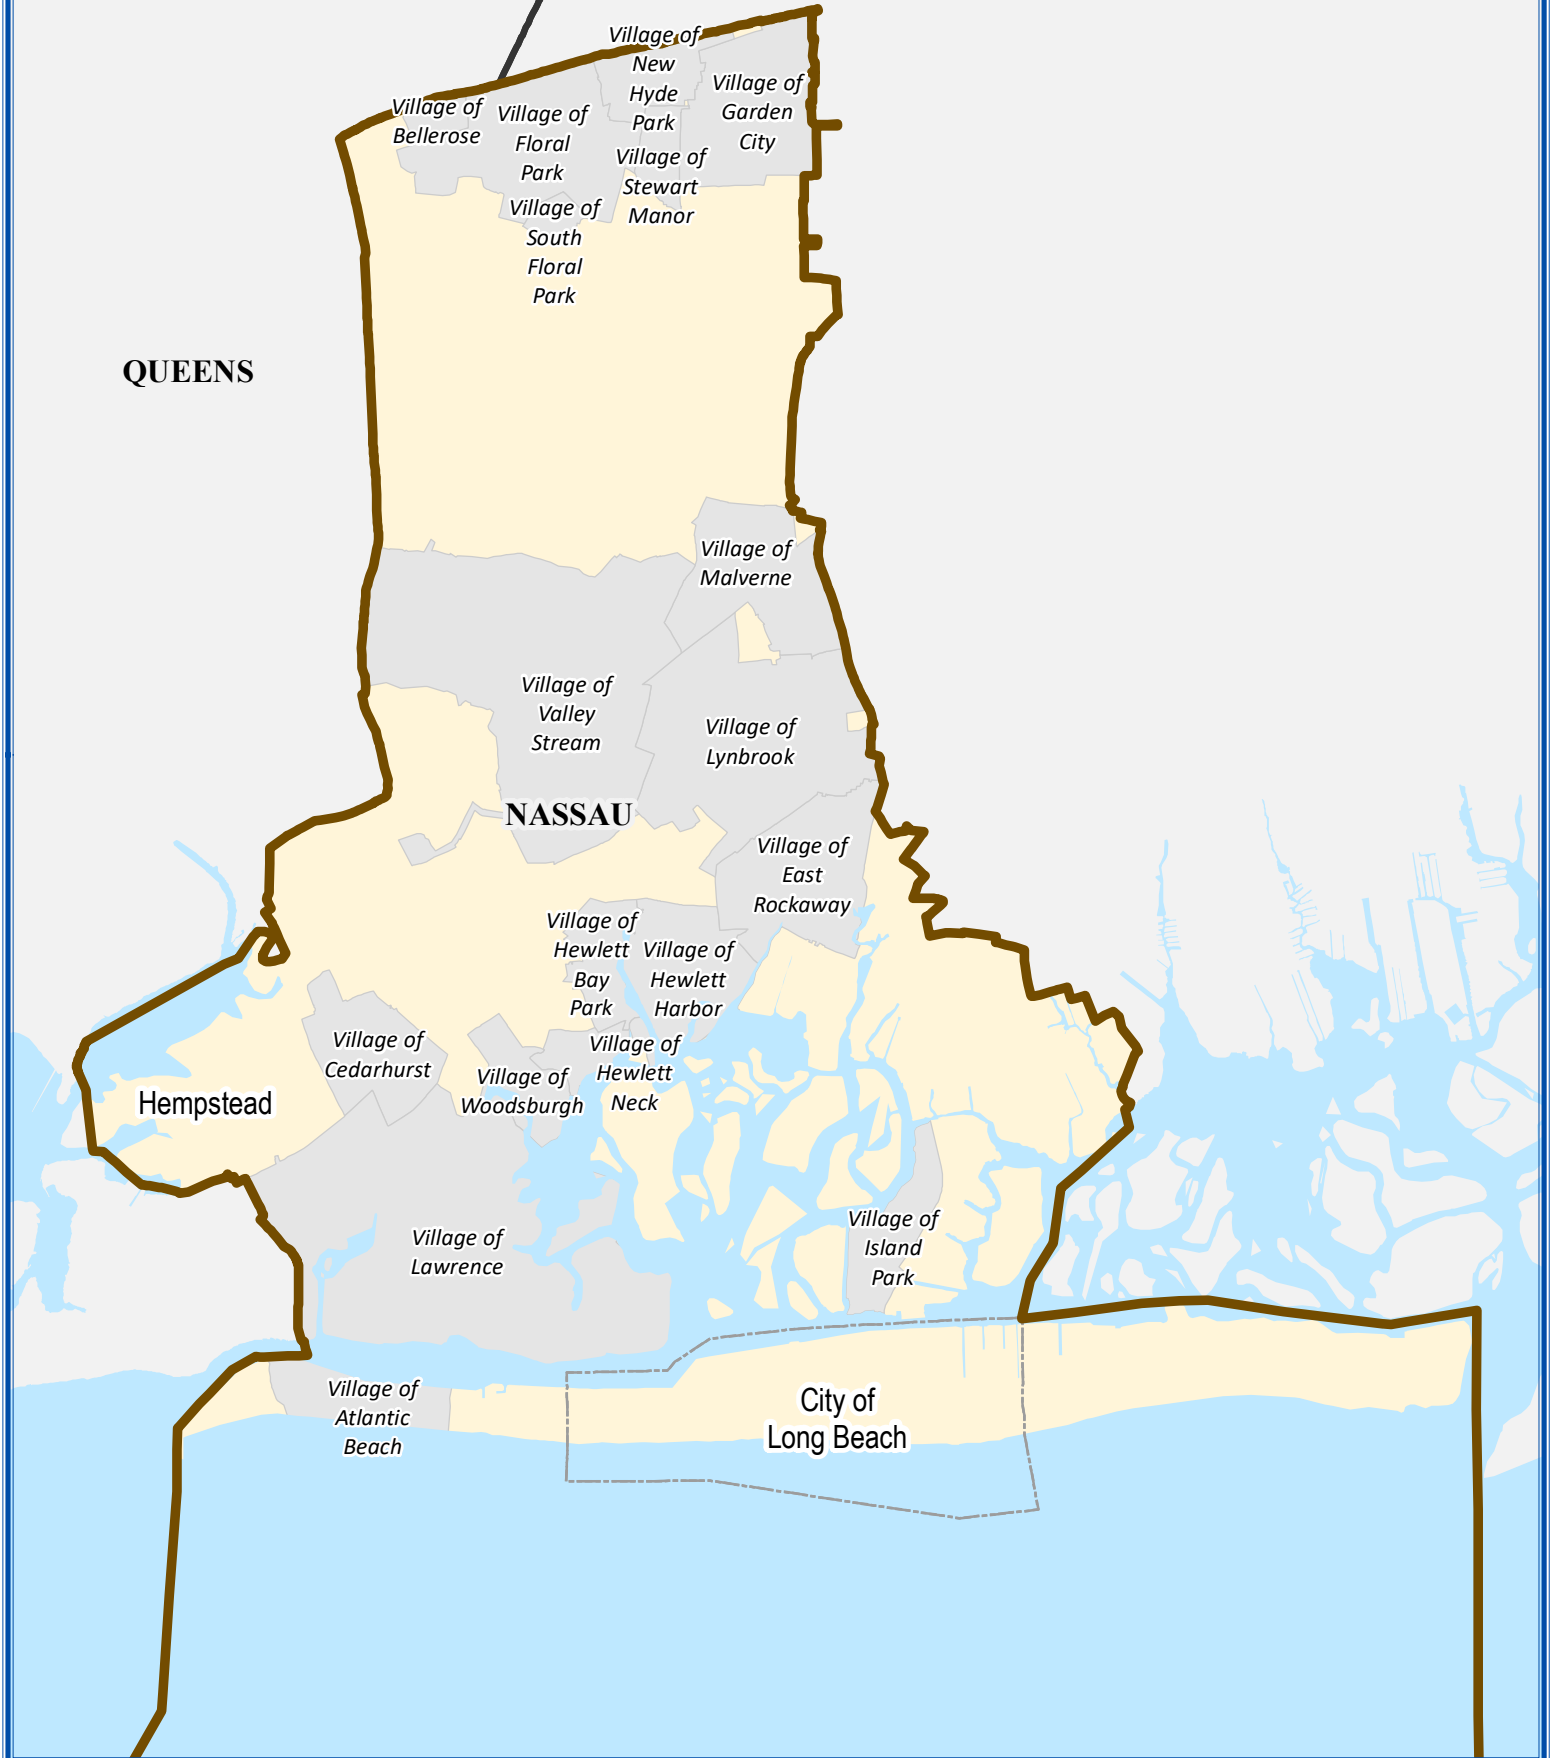

Senate District 9

QUEENS

NASSAU

Hempstead

City of Long Beach

Senate District 9

Total population : 325,504
 Deviation : 4,967
 Deviation Percentage : 1.55

	NH White	NH Black	Hispanic	NH Asian	NH AmInd	NH Hwn	NH Multi	NH Other
Total	176,629	45,322	58,510	31,116	532	98	8,958	4,339
% of Total	54.26	13.92	17.98	9.56	0.16	0.03	2.75	1.33
Total 18+	144,267	35,818	42,910	24,229	371	61	6,028	3,029
% of 18+	56.20	13.95	16.72	9.44	0.14	0.02	2.35	1.18
Department of Justice								
	NH White	NH Black	Hispanic	NH Asian	NH AmInd	NH Hwn	NH Multi	NH Other
Total	176,629	46,765	58,510	32,644	1,035	138	3,798	5,985
% of Total	54.26	14.37	17.98	10.03	0.32	0.04	1.17	1.84
Total 18+	144,267	36,658	42,910	25,004	758	94	2,862	4,160
% of 18+	56.20	14.28	16.72	9.74	0.30	0.04	1.11	1.62