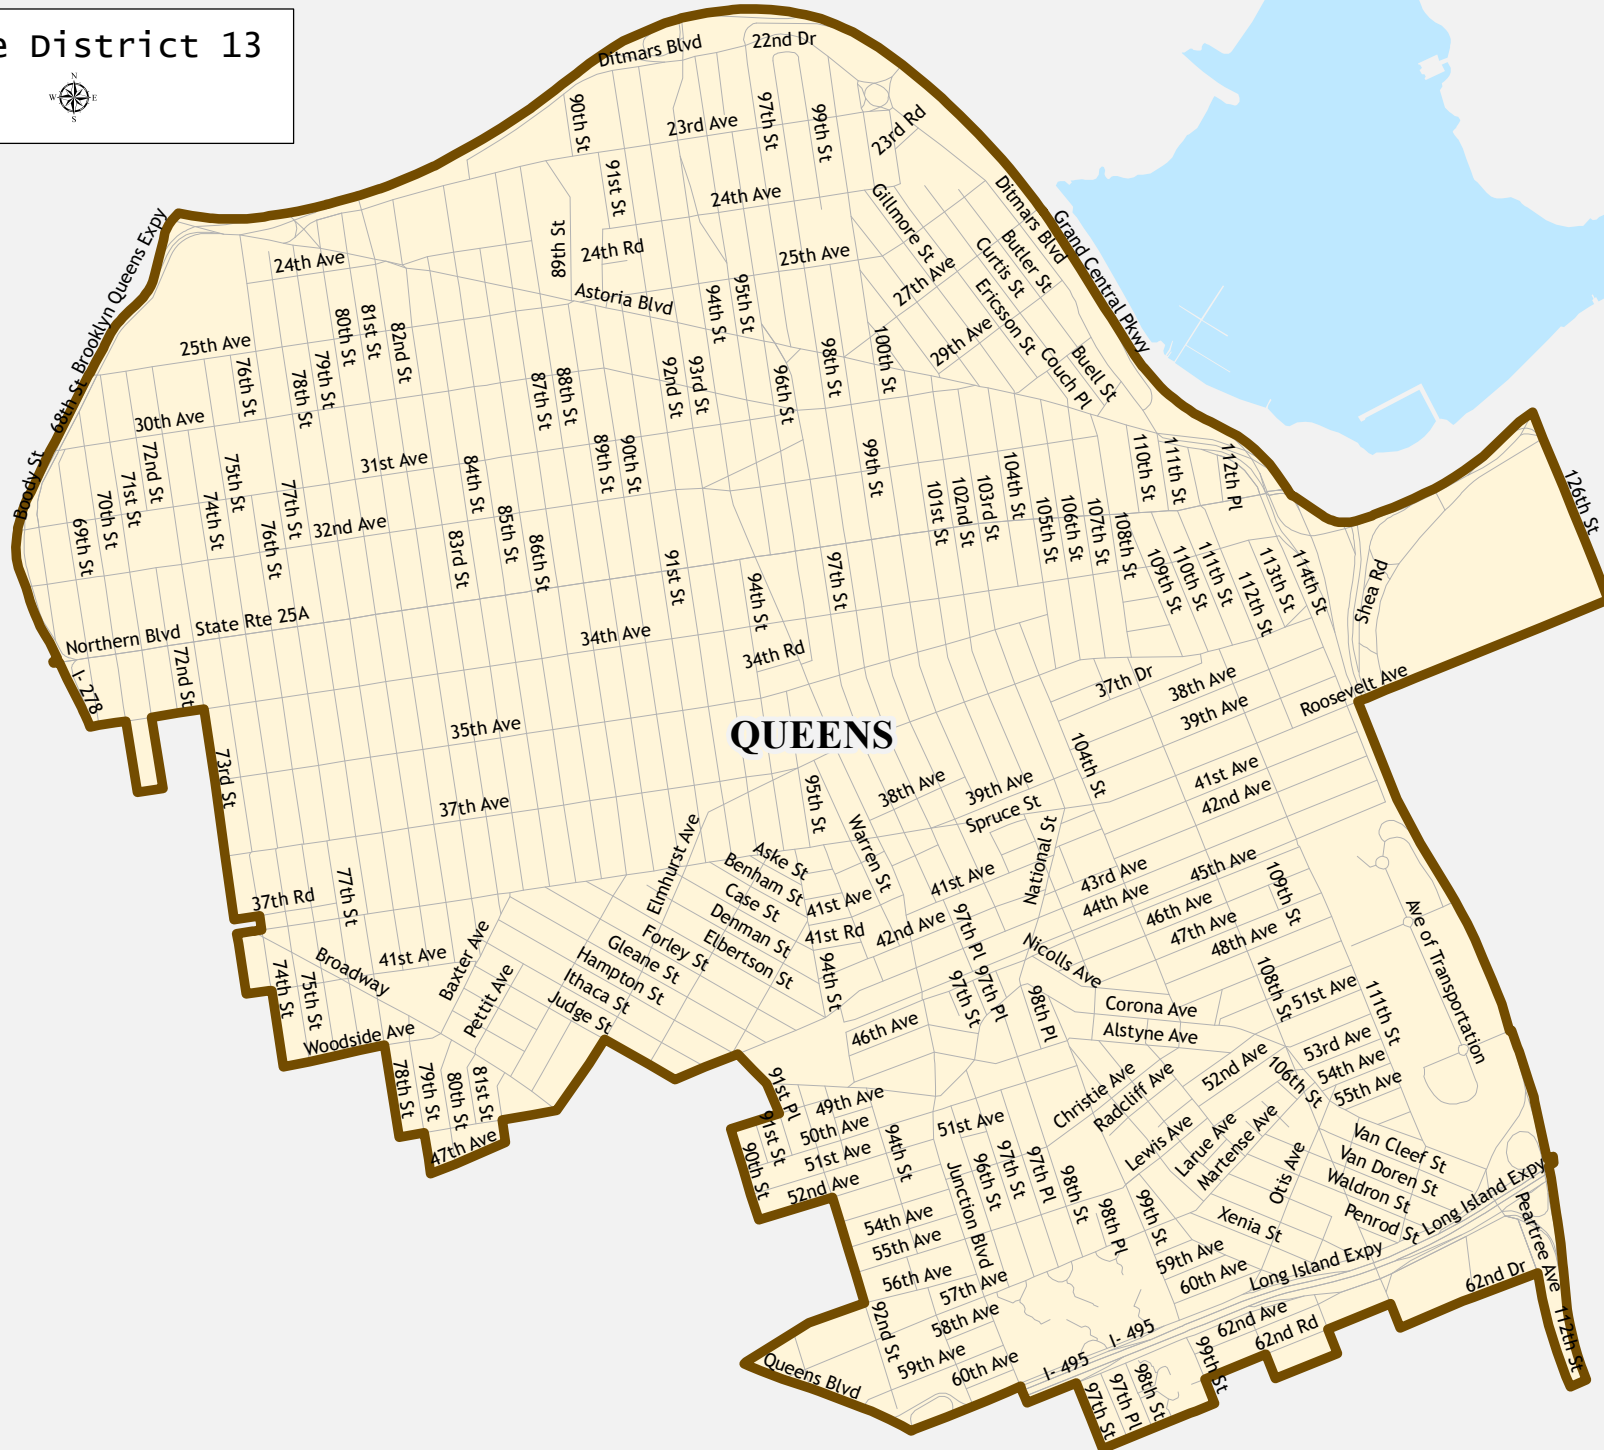

# Senate District 13

## Senate District 13

Total population : 319,736  
 Deviation : -801  
 Deviation Percentage : -0.25

	NH White	NH Black	Hispanic	NH Asian	NH AmInd	NH Hwn	NH Multi	NH Other
Total	25,825	16,045	198,356	71,174	520	58	4,663	3,095
% of Total	8.08	5.02	62.04	22.26	0.16	0.02	1.46	0.97
Total 18+	21,761	13,790	151,799	58,594	350	44	3,312	1,951
% of 18+	8.65	5.48	60.33	23.29	0.14	0.02	1.32	0.78
Department of Justice								
	NH White	NH Black	Hispanic	NH Asian	NH AmInd	NH Hwn	NH Multi	NH Other
Total	25,825	16,583	198,356	72,698	653	79	1,836	3,706
% of Total	8.08	5.19	62.04	22.74	0.20	0.02	0.57	1.16
Total 18+	21,761	14,163	151,799	59,565	426	58	1,399	2,430
% of 18+	8.65	5.63	60.33	23.67	0.17	0.02	0.56	0.97