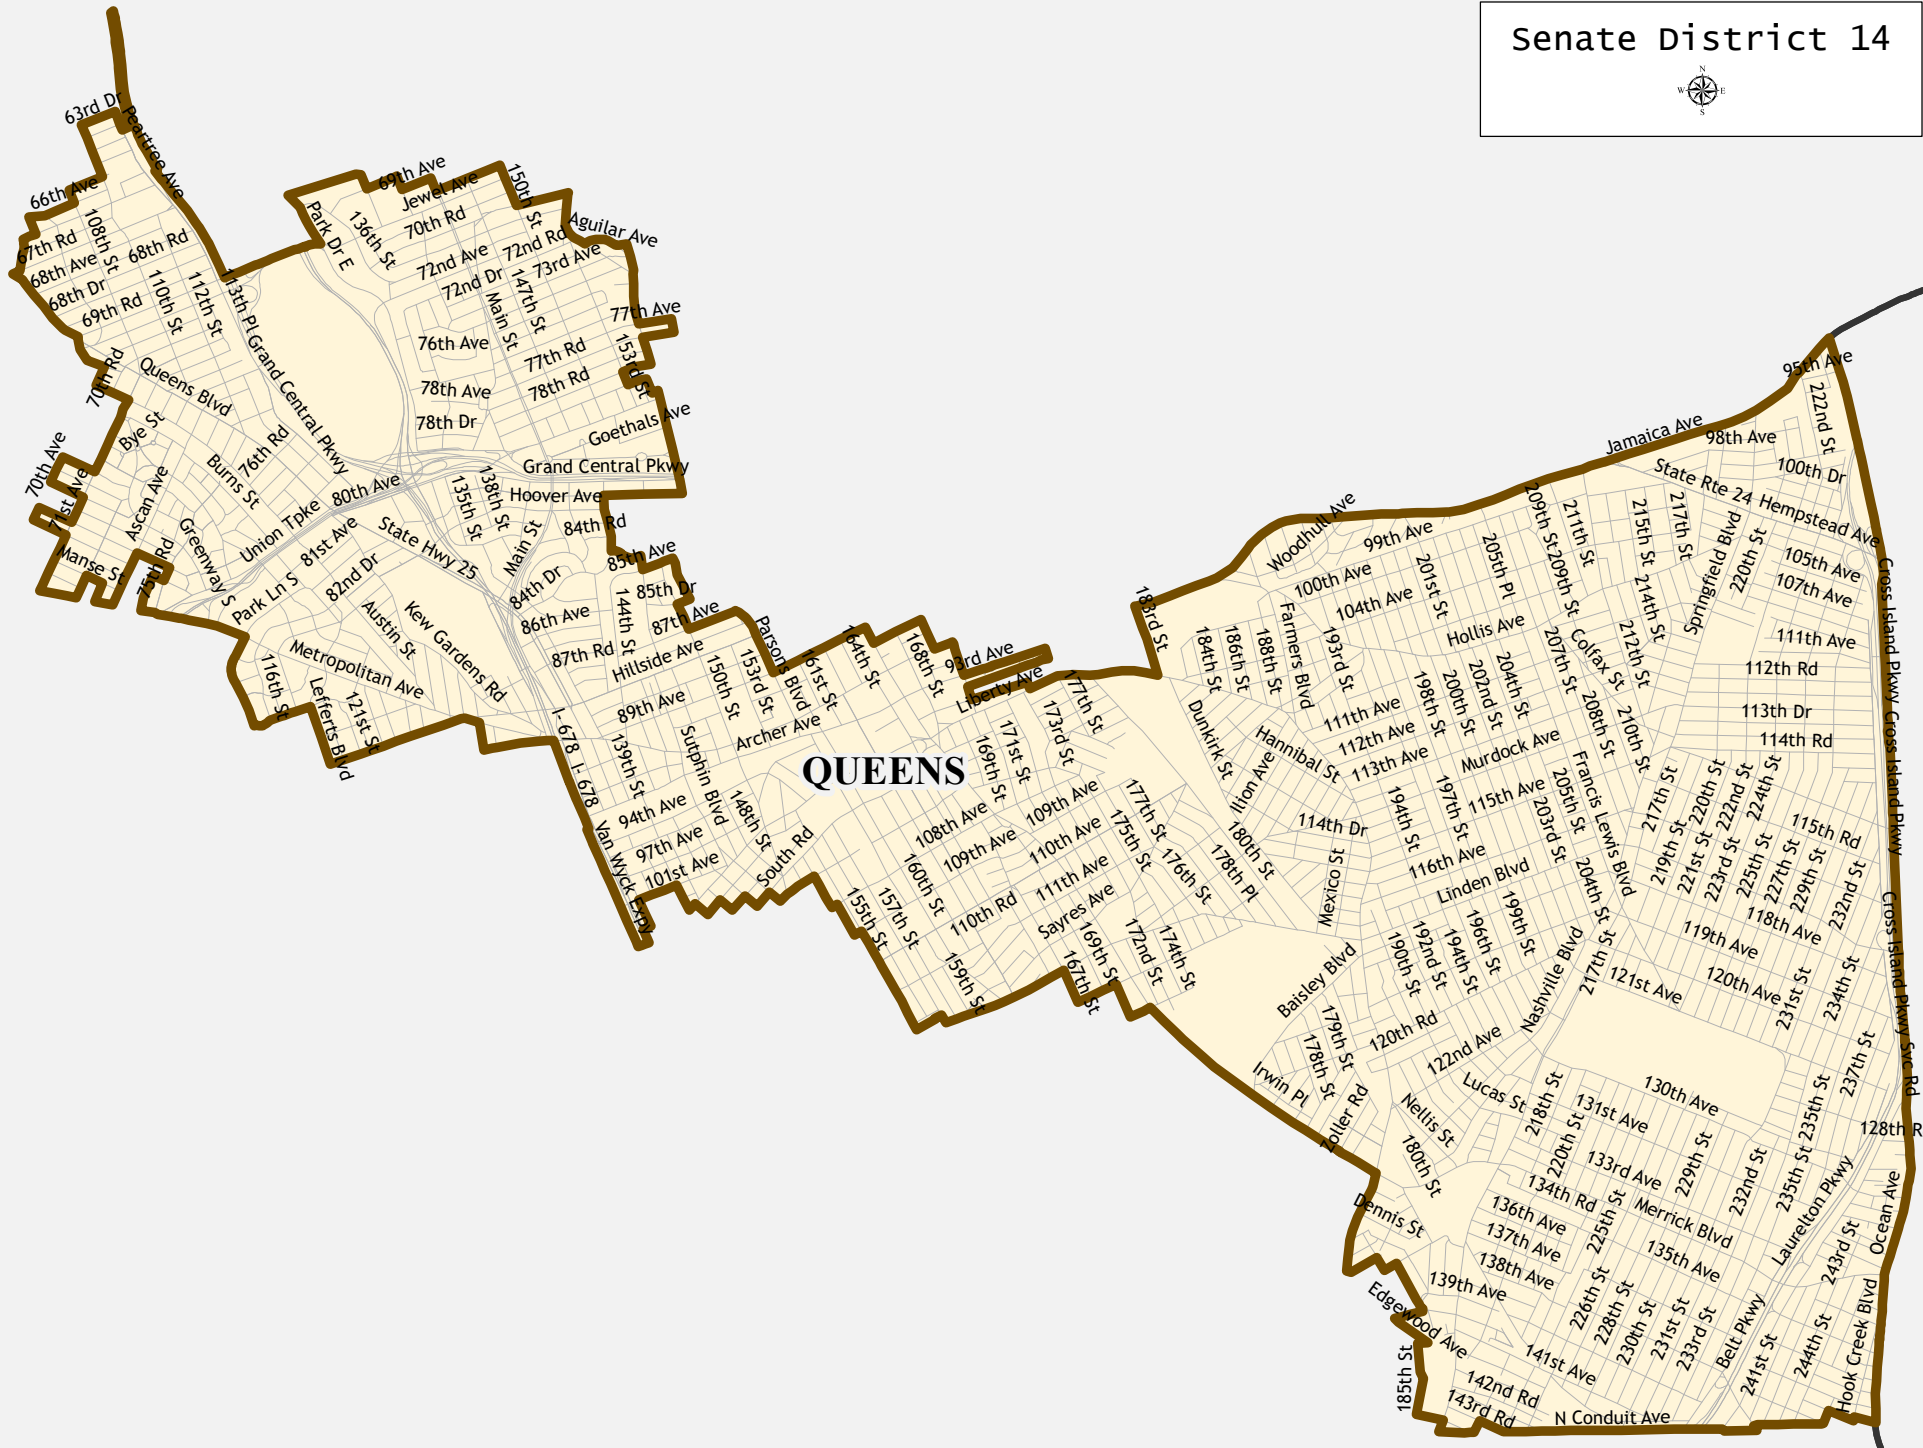

Senate District 14

Senate District 14

Total population : 319,736
 Deviation : -801
 Deviation Percentage : -0.25

	NH White	NH Black	Hispanic	NH Asian	NH AmInd	NH Hwn	NH Multi	NH Other
Total	52,919	139,284	55,239	49,323	1,247	185	14,628	6,911
% of Total	16.55	43.56	17.28	15.43	0.39	0.06	4.58	2.16
Total 18+	42,961	113,970	42,503	39,600	902	145	11,527	5,174
% of 18+	16.73	44.38	16.55	15.42	0.35	0.06	4.49	2.01
Department of Justice								
	NH White	NH Black	Hispanic	NH Asian	NH AmInd	NH Hwn	NH Multi	NH Other
Total	52,919	141,010	55,239	51,595	1,411	208	9,623	7,731
% of Total	16.55	44.10	17.28	16.14	0.44	0.07	3.01	2.42
Total 18+	42,961	115,292	42,503	40,949	1,030	162	8,089	5,796
% of 18+	16.73	44.90	16.55	15.95	0.40	0.06	3.15	2.26