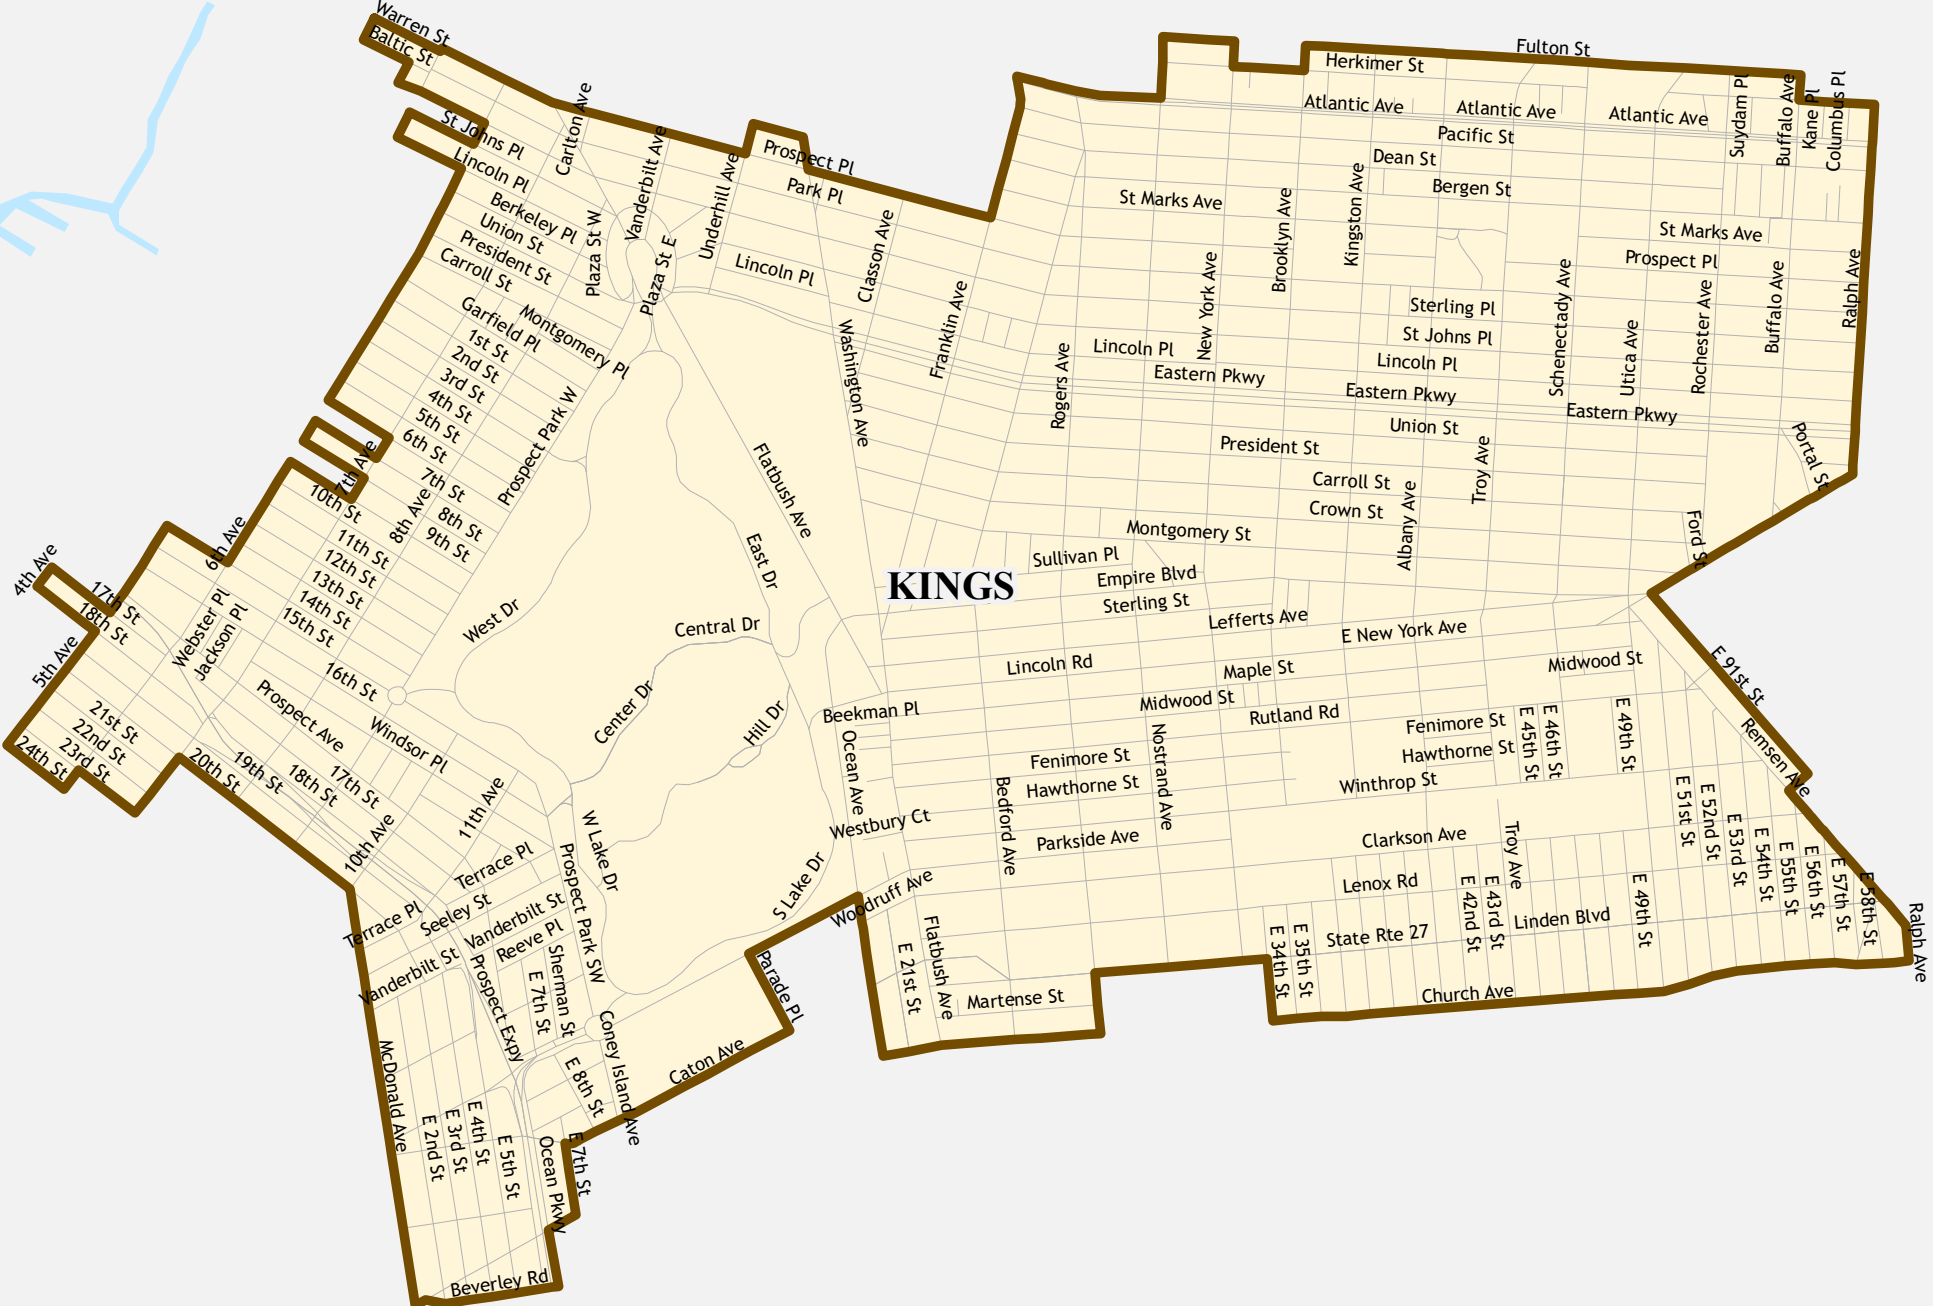

# Senate District 20

**KINGS**

## Senate District 20

Total population : 319,736  
 Deviation : -801  
 Deviation Percentage : -0.25

	NH White	NH Black	Hispanic	NH Asian	NH AmInd	NH Hwn	NH Multi	NH Other
Total	102,728	141,923	37,499	14,721	448	84	17,903	4,430
% of Total	32.13	44.39	11.73	4.60	0.14	0.03	5.60	1.39
Total 18+	82,981	117,003	29,593	12,798	332	72	13,608	3,141
% of 18+	31.97	45.08	11.40	4.93	0.13	0.03	5.24	1.21
Department of Justice								
	NH White	NH Black	Hispanic	NH Asian	NH AmInd	NH Hwn	NH Multi	NH Other
Total	102,728	145,333	37,499	18,251	882	137	8,411	6,495
% of Total	32.13	45.45	11.73	5.71	0.28	0.04	2.63	2.03
Total 18+	82,981	119,440	29,593	14,825	711	121	7,251	4,606
% of 18+	31.97	46.02	11.40	5.71	0.27	0.05	2.79	1.77