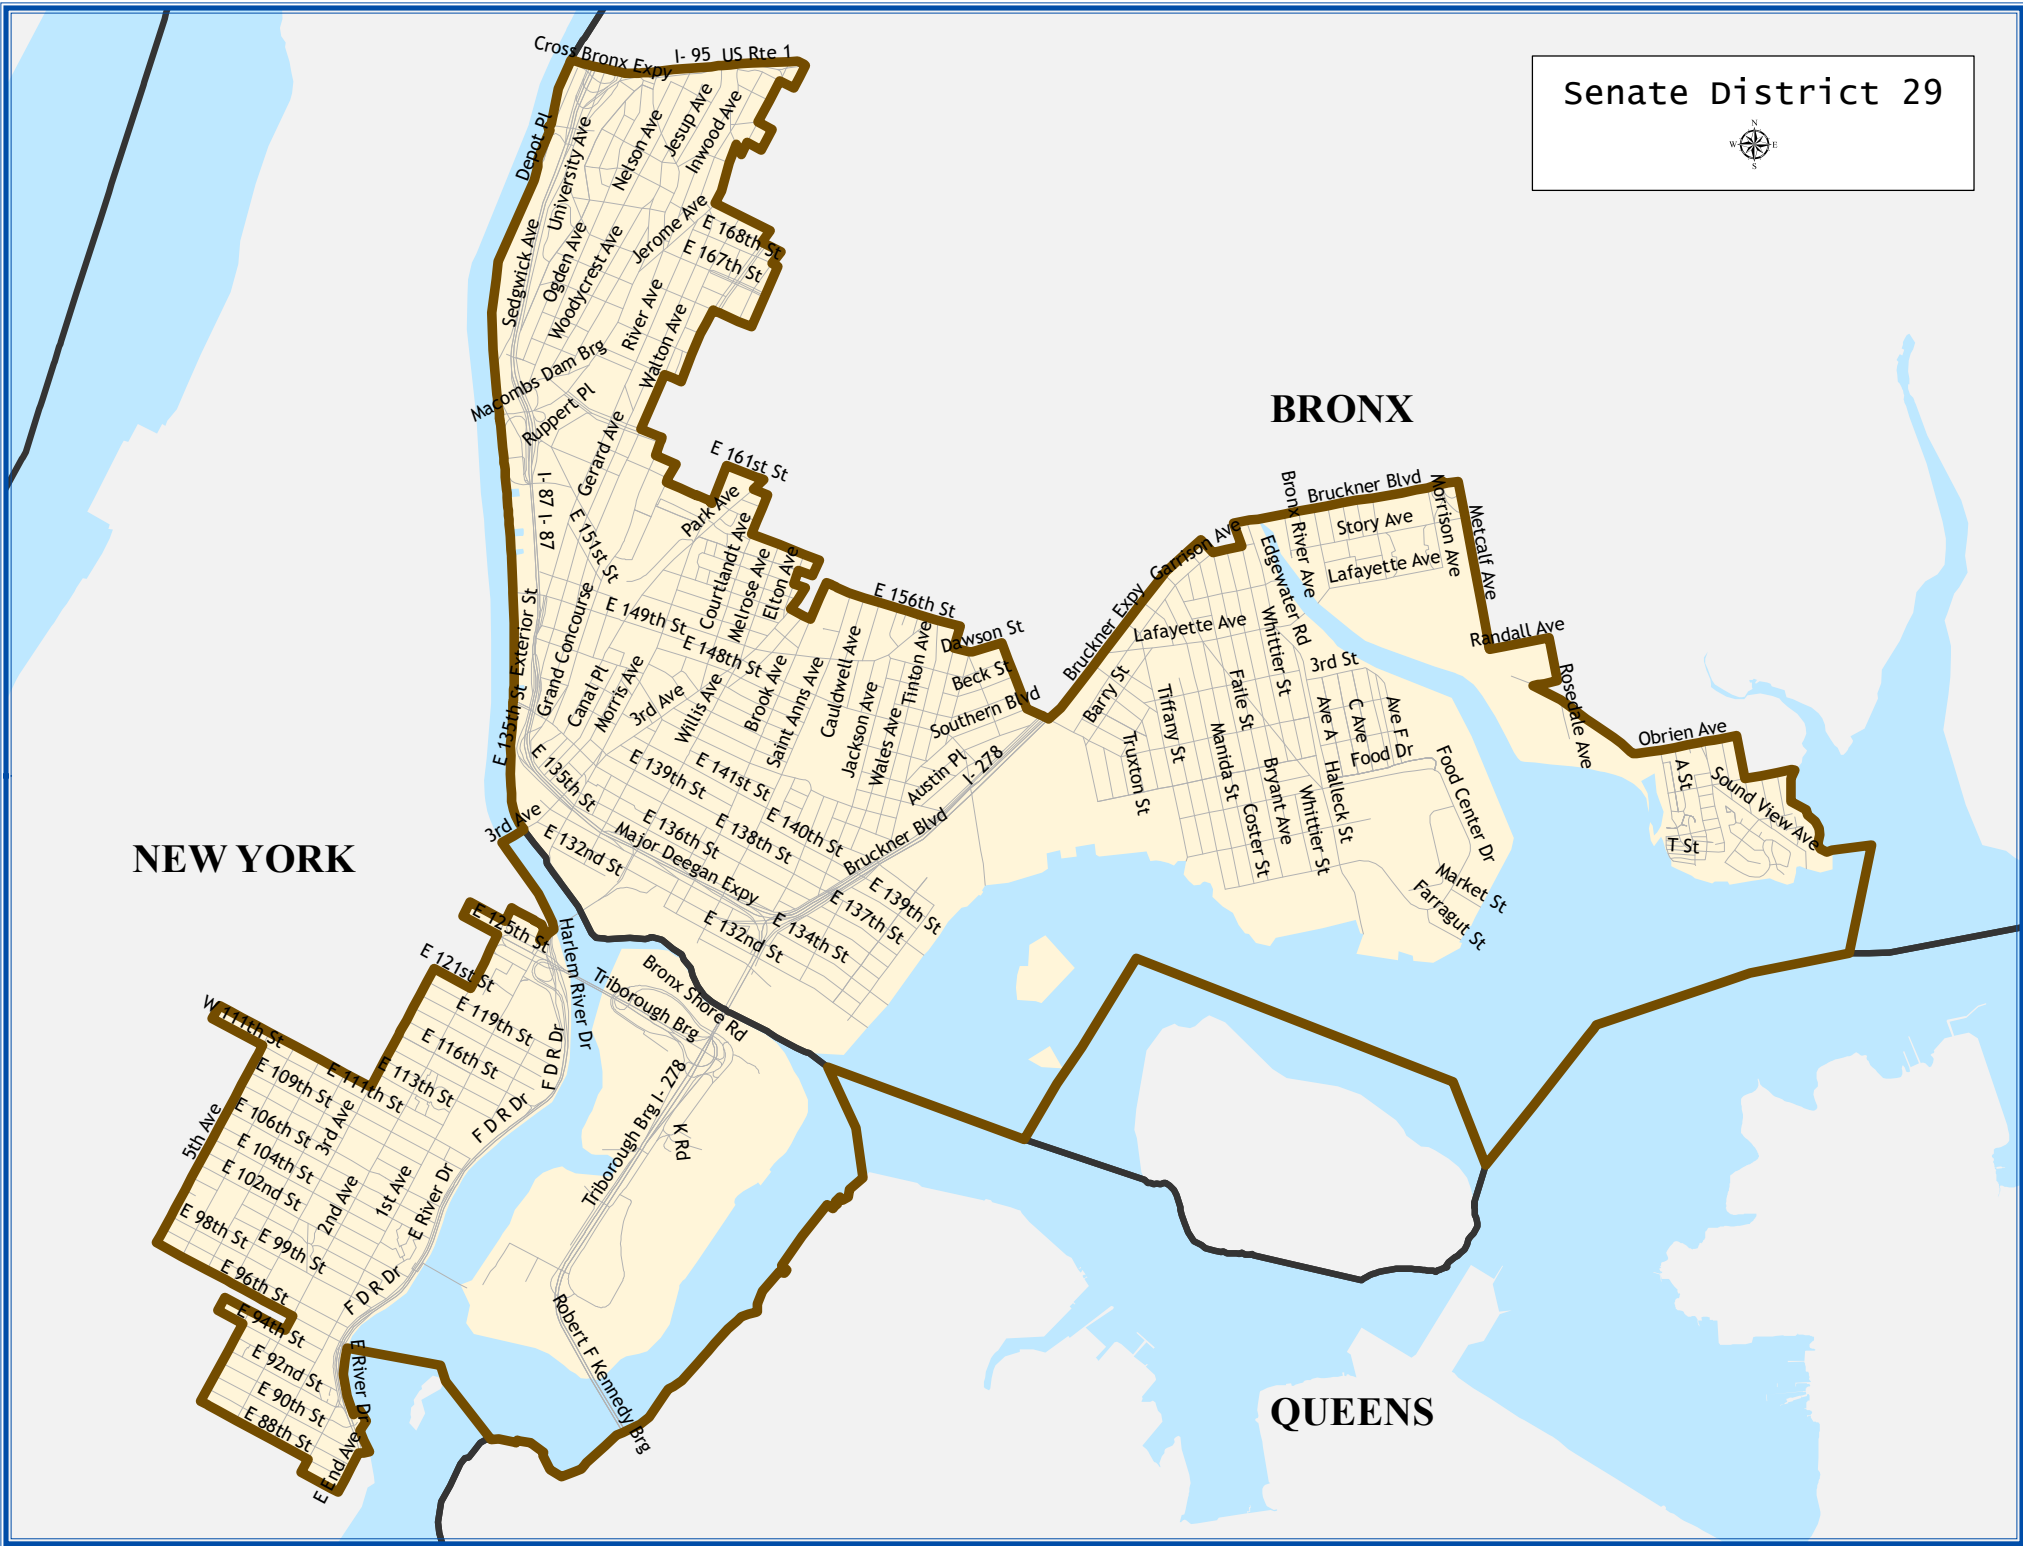

Senate District 29

Senate District 29

Total population : 319,736
 Deviation : -801
 Deviation Percentage : -0.25

	NH White	NH Black	Hispanic	NH Asian	NH AmInd	NH Hwn	NH Multi	NH Other
Total	40,956	79,506	174,420	15,035	503	98	6,835	2,383
% of Total	12.81	24.87	54.55	4.70	0.16	0.03	2.14	0.75
Total 18+	35,714	60,652	131,526	12,802	361	65	5,058	1,657
% of 18+	14.41	24.47	53.07	5.17	0.15	0.03	2.04	0.67
Department of Justice								
	NH White	NH Black	Hispanic	NH Asian	NH AmInd	NH Hwn	NH Multi	NH Other
Total	40,956	81,232	174,420	16,347	724	121	2,843	3,093
% of Total	12.81	25.41	54.55	5.11	0.23	0.04	0.89	0.97
Total 18+	35,714	61,929	131,526	13,562	550	84	2,232	2,238
% of 18+	14.41	24.99	53.07	5.47	0.22	0.03	0.90	0.90