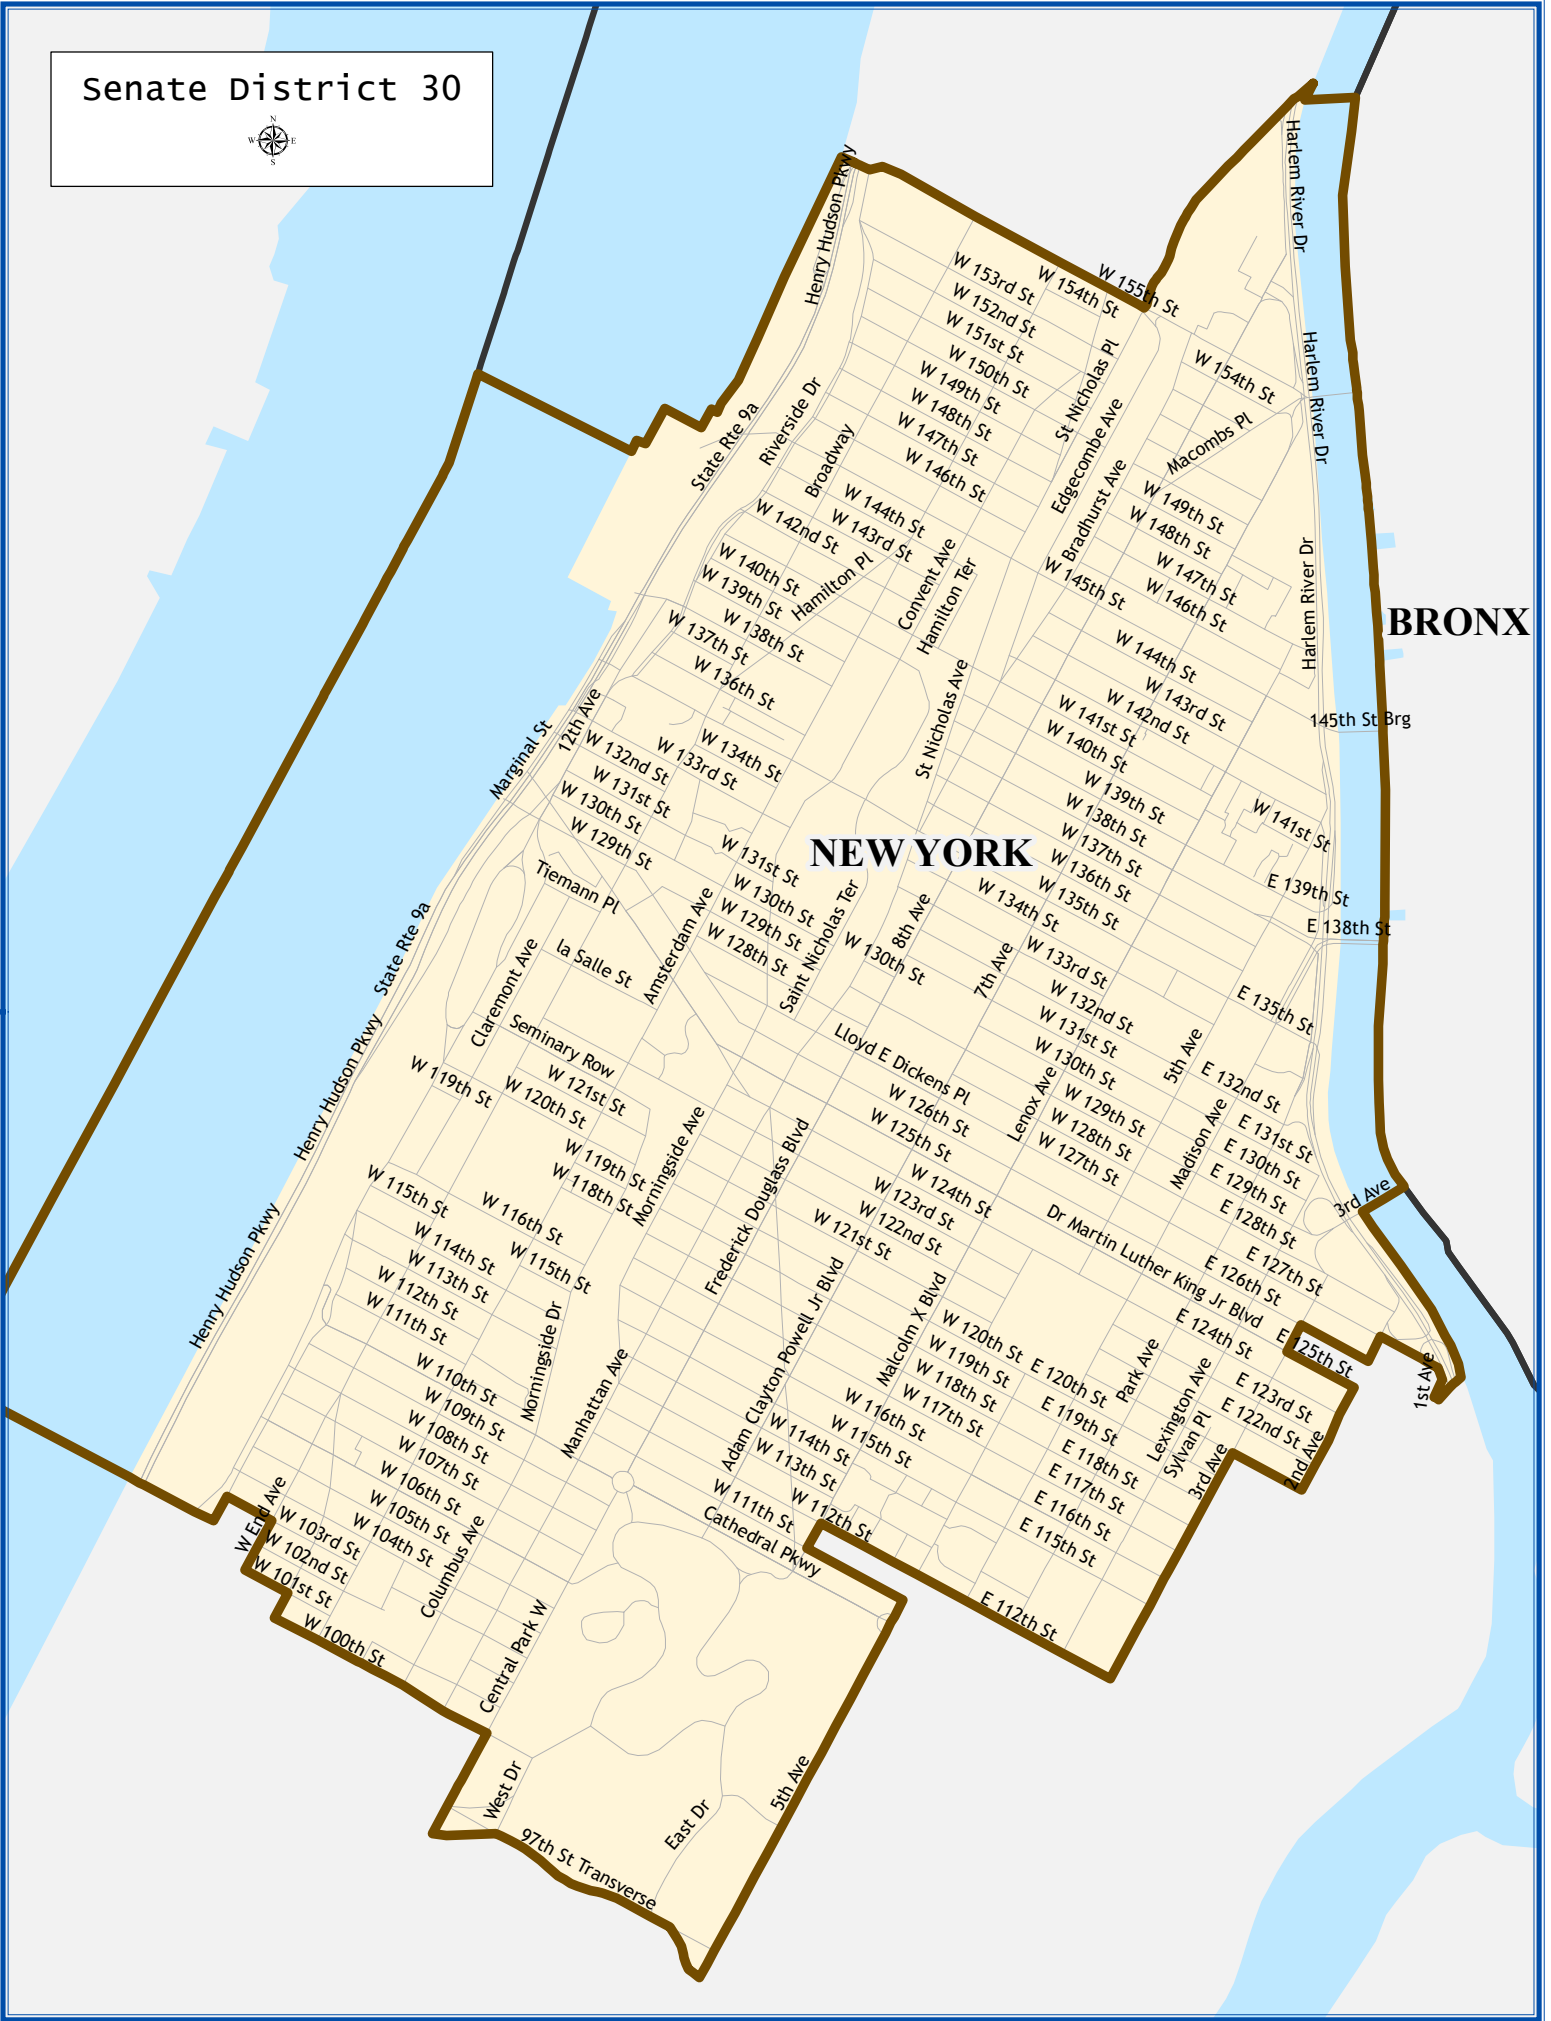

Senate District 30

Senate District 30

Total population : 319,736
 Deviation : -801
 Deviation Percentage : -0.25

	NH White	NH Black	Hispanic	NH Asian	NH AmInd	NH Hwn	NH Multi	NH Other
Total	67,408	112,788	101,893	21,471	623	128	12,593	2,832
% of Total	21.08	35.28	31.87	6.72	0.19	0.04	3.94	0.89
Total 18+	60,635	93,217	80,521	19,862	559	110	9,647	2,152
% of 18+	22.74	34.95	30.19	7.45	0.21	0.04	3.62	0.81
Department of Justice								
	NH White	NH Black	Hispanic	NH Asian	NH AmInd	NH Hwn	NH Multi	NH Other
Total	67,408	116,114	101,893	24,261	1,099	207	4,673	4,081
% of Total	21.08	36.32	31.87	7.59	0.34	0.06	1.46	1.28
Total 18+	60,635	95,622	80,521	21,722	975	163	3,911	3,154
% of 18+	22.74	35.85	30.19	8.14	0.37	0.06	1.47	1.18