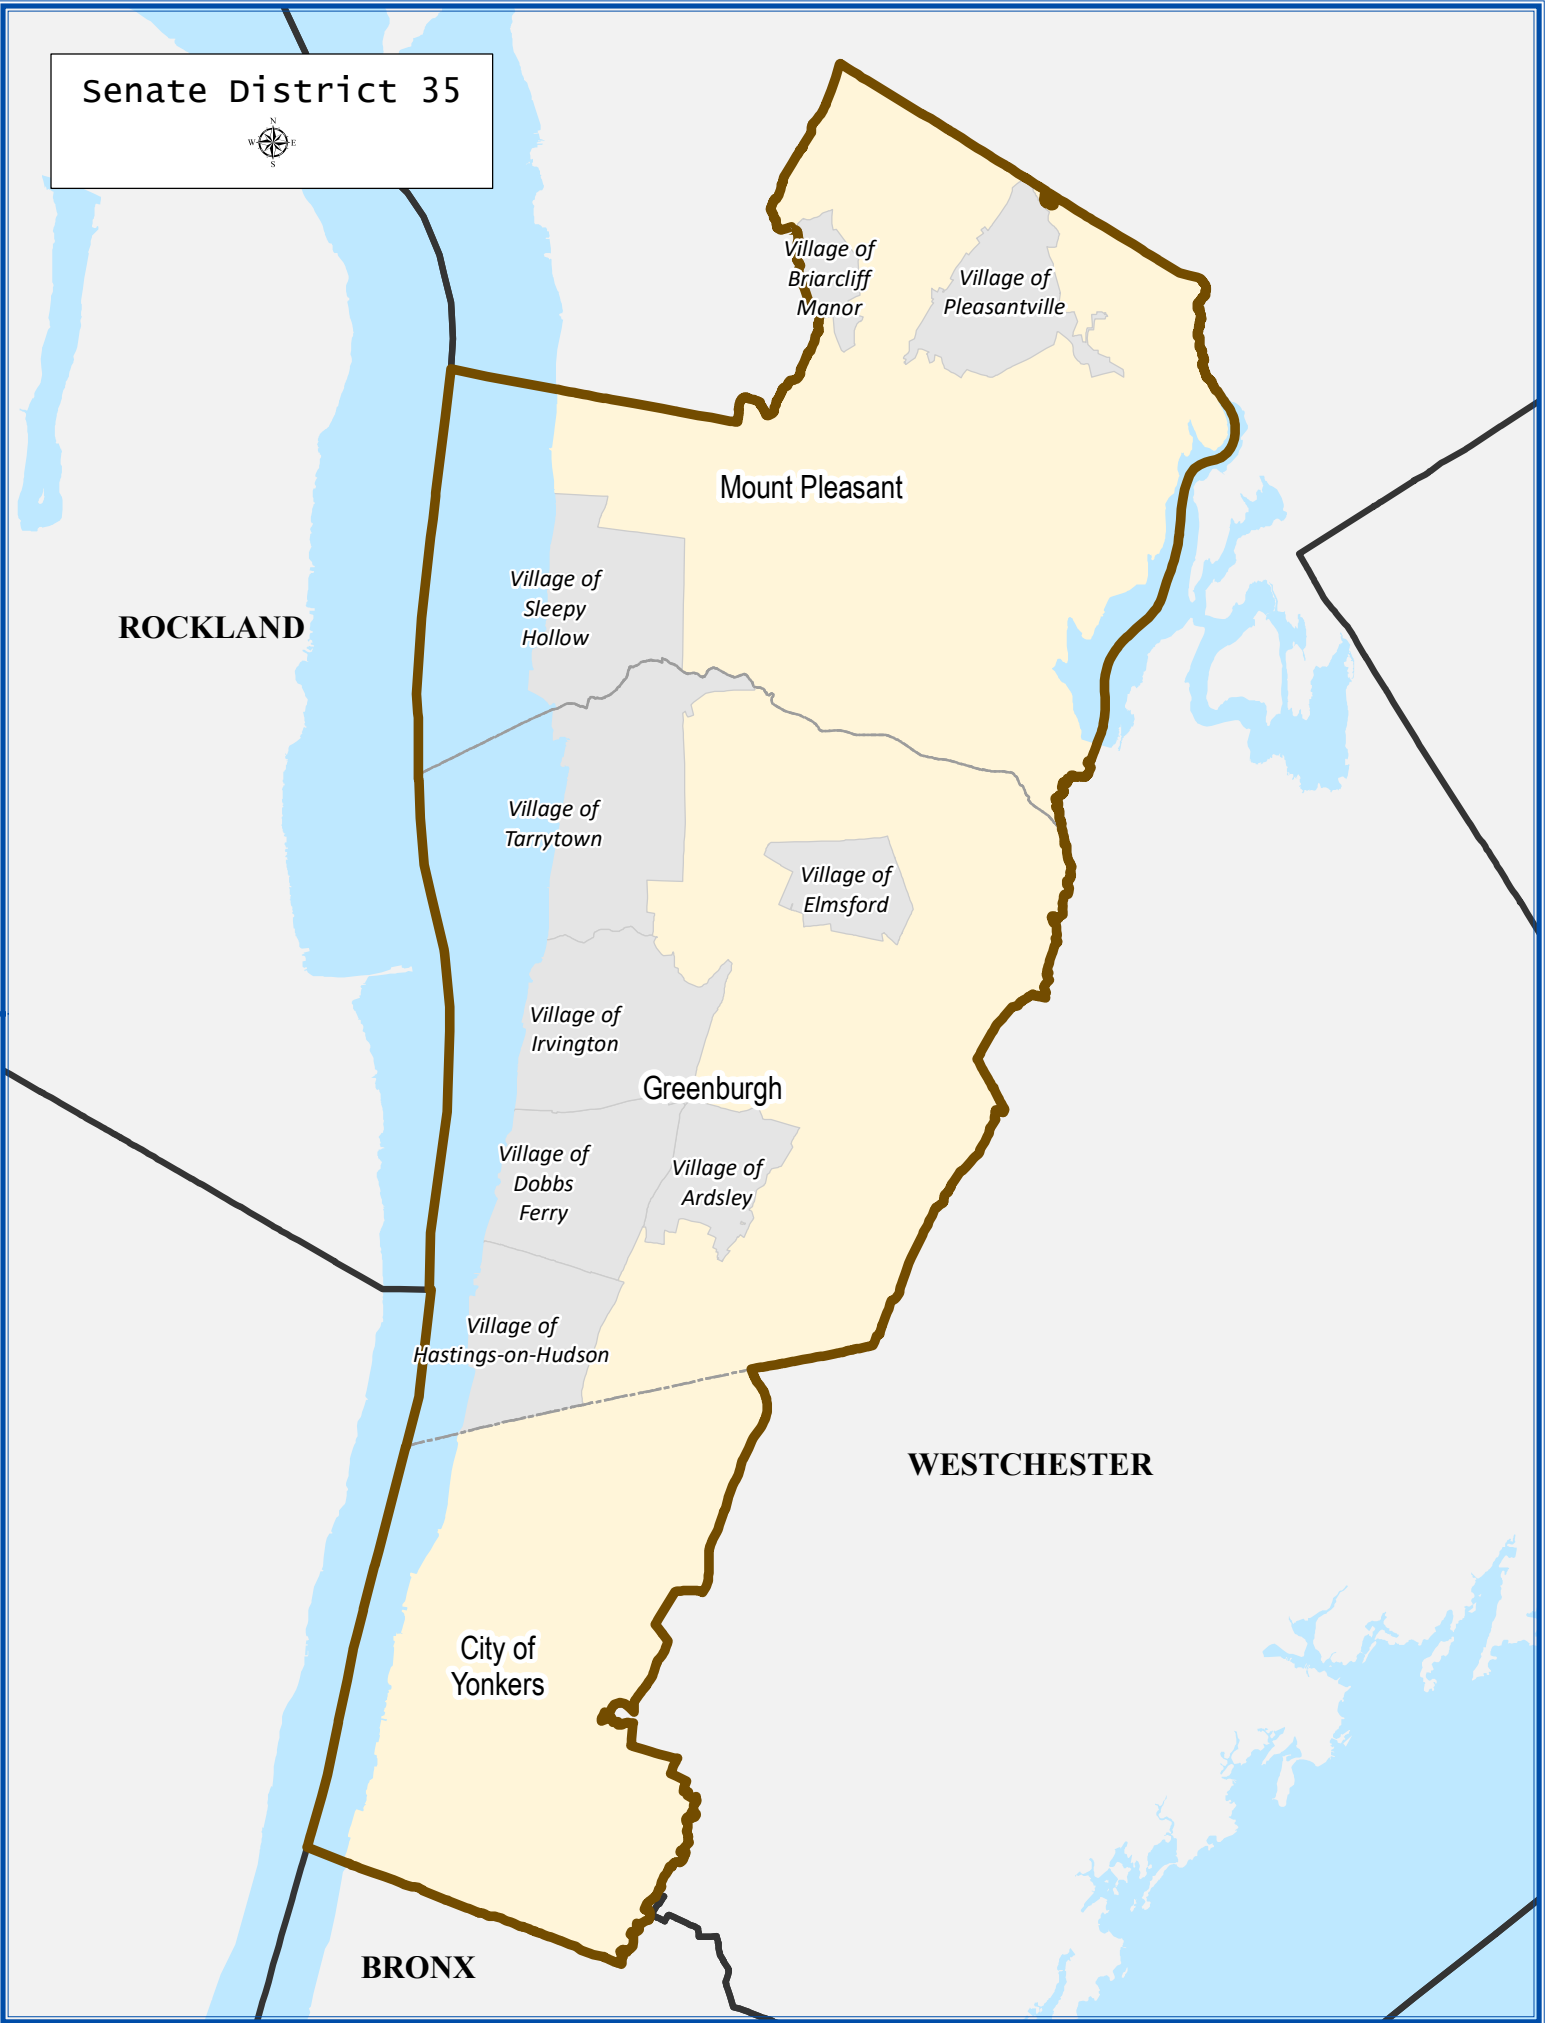

Senate District 35

Senate District 35

Total population : 319,736
 Deviation : -801
 Deviation Percentage : -0.25

	NH White	NH Black	Hispanic	NH Asian	NH AmInd	NH Hwn	NH Multi	NH Other
Total	132,505	42,171	109,041	23,941	423	36	8,989	2,630
% of Total	41.44	13.19	34.10	7.49	0.13	0.01	2.81	0.82
Total 18+	110,231	33,341	78,521	19,230	317	28	5,485	1,831
% of 18+	44.27	13.39	31.54	7.72	0.13	0.01	2.20	0.74
Department of Justice								
	NH White	NH Black	Hispanic	NH Asian	NH AmInd	NH Hwn	NH Multi	NH Other
Total	132,505	43,938	109,041	26,539	881	82	2,391	4,359
% of Total	41.44	13.74	34.10	8.30	0.28	0.03	0.75	1.36
Total 18+	110,231	34,348	78,521	20,321	635	61	1,776	3,091
% of 18+	44.27	13.80	31.54	8.16	0.26	0.02	0.71	1.24