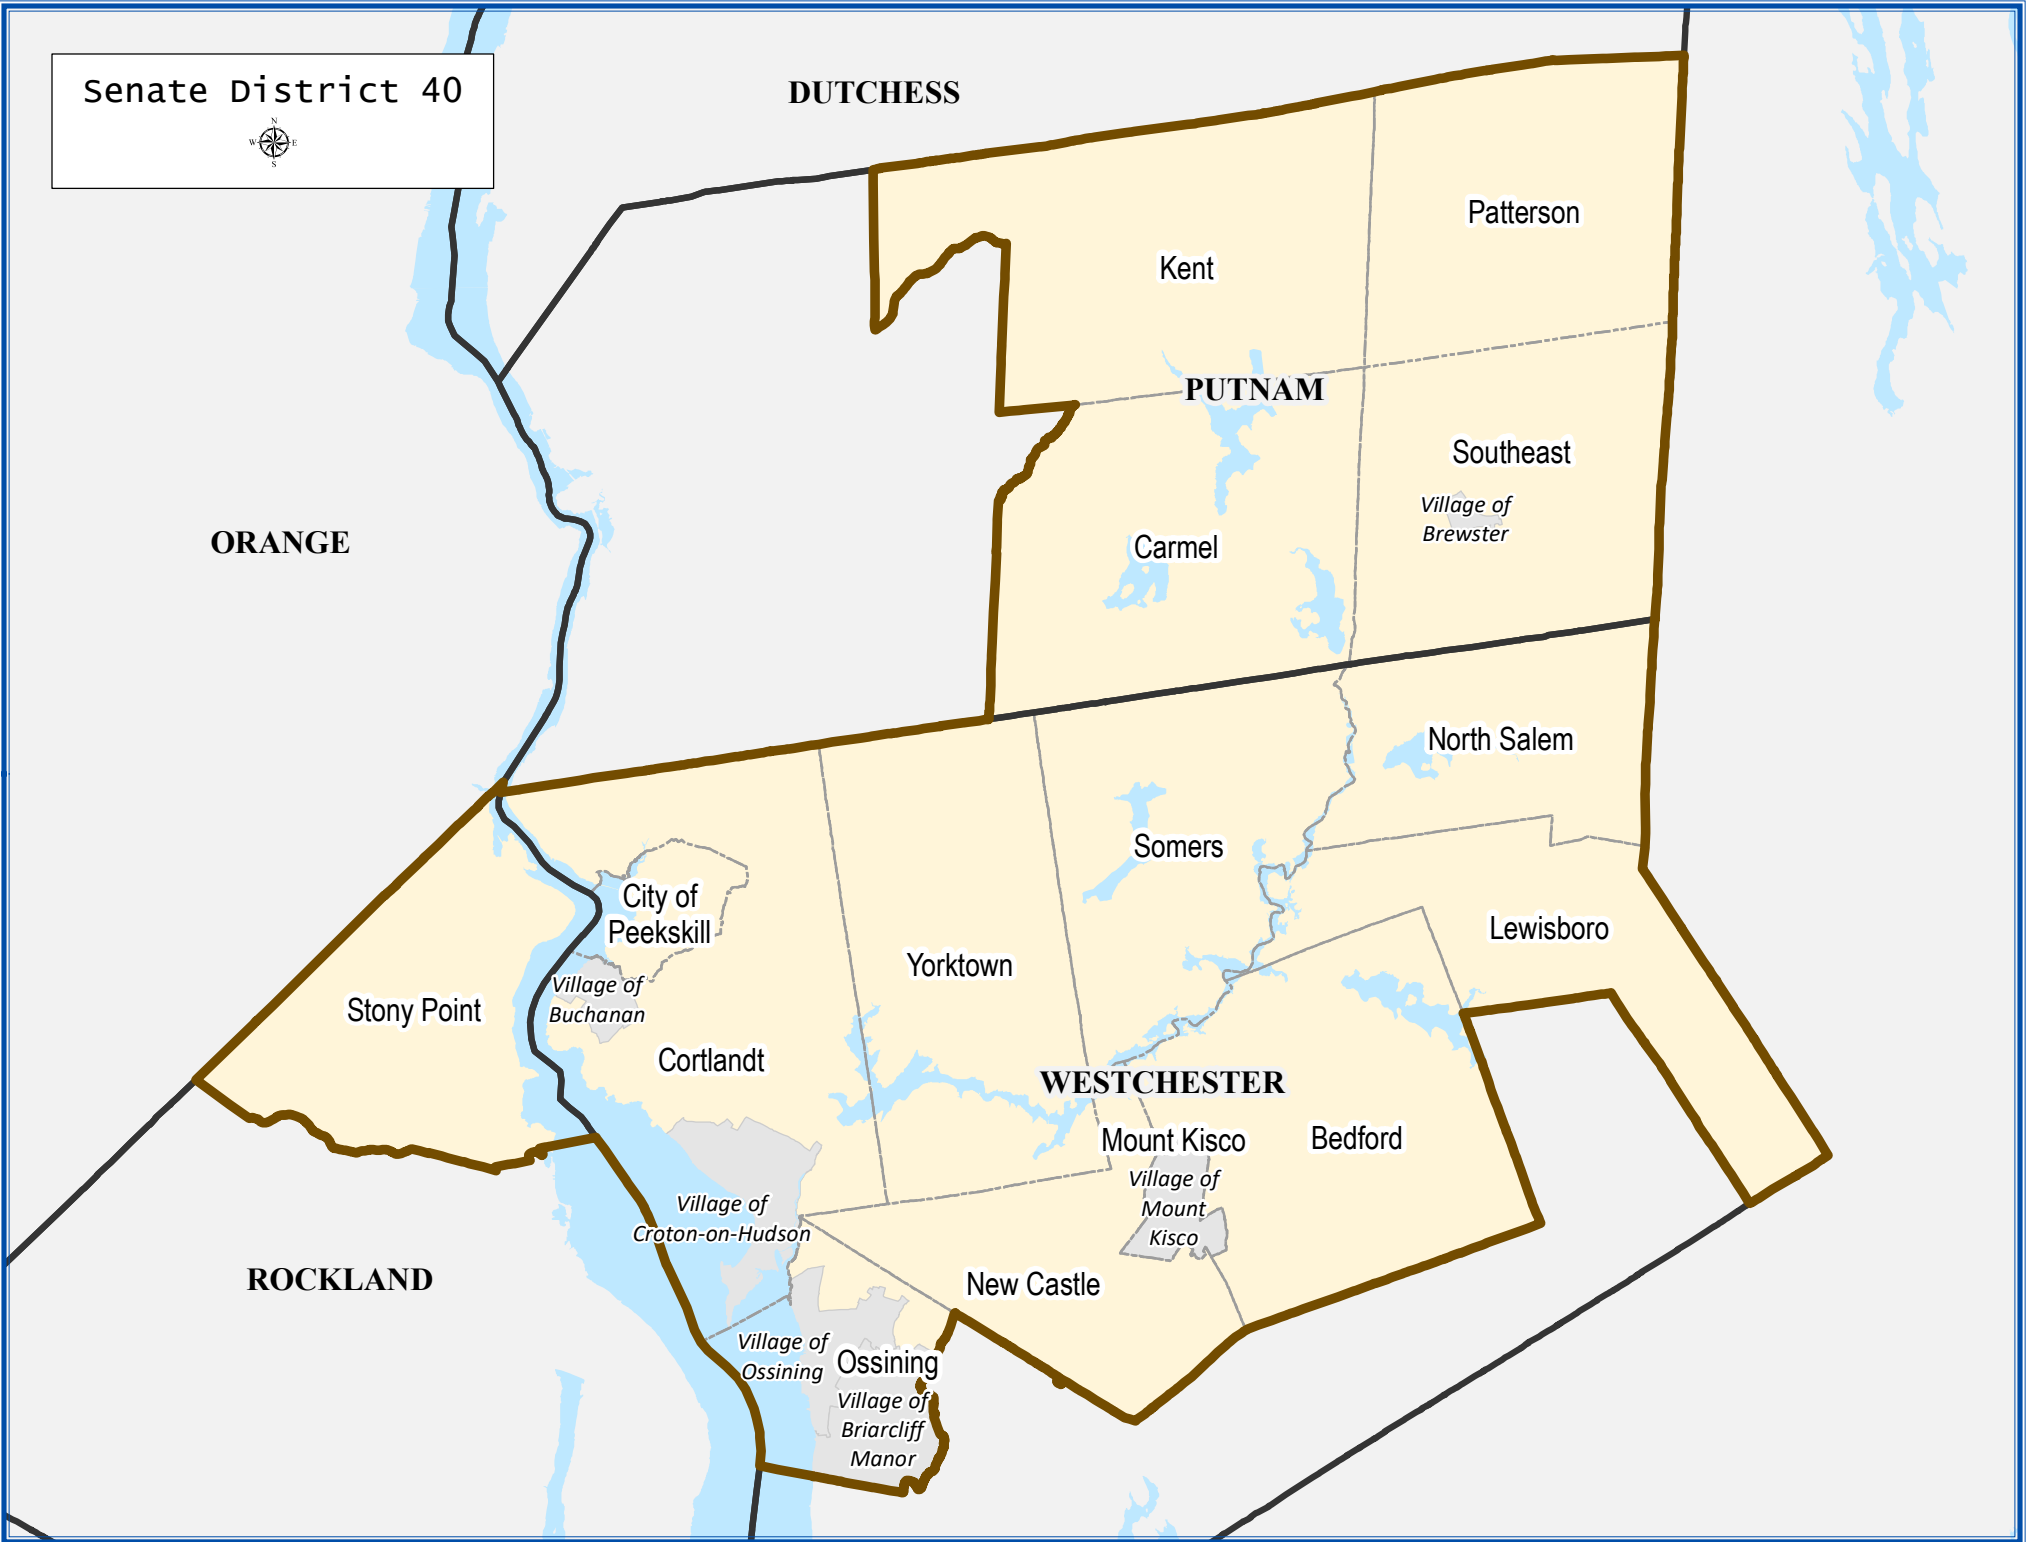

Senate District 40

DUTCHESS

Patterson

Kent

PUTNAM

Southeast

*Village of
Brewster*

Carmel

ORANGE

North Salem

Somers

City of
Peekskill

Lewisboro

Stony Point

*Village of
Buchanan*

Yorktown

Cortlandt

WESTCHESTER

Mount Kisco

Bedford

ROCKLAND

*Village of
Croton-on-Hudson*

*Village of
Mount
Kisco*

New Castle

*Village of
Ossining*

Ossining

*Village of
Briarcliff
Manor*