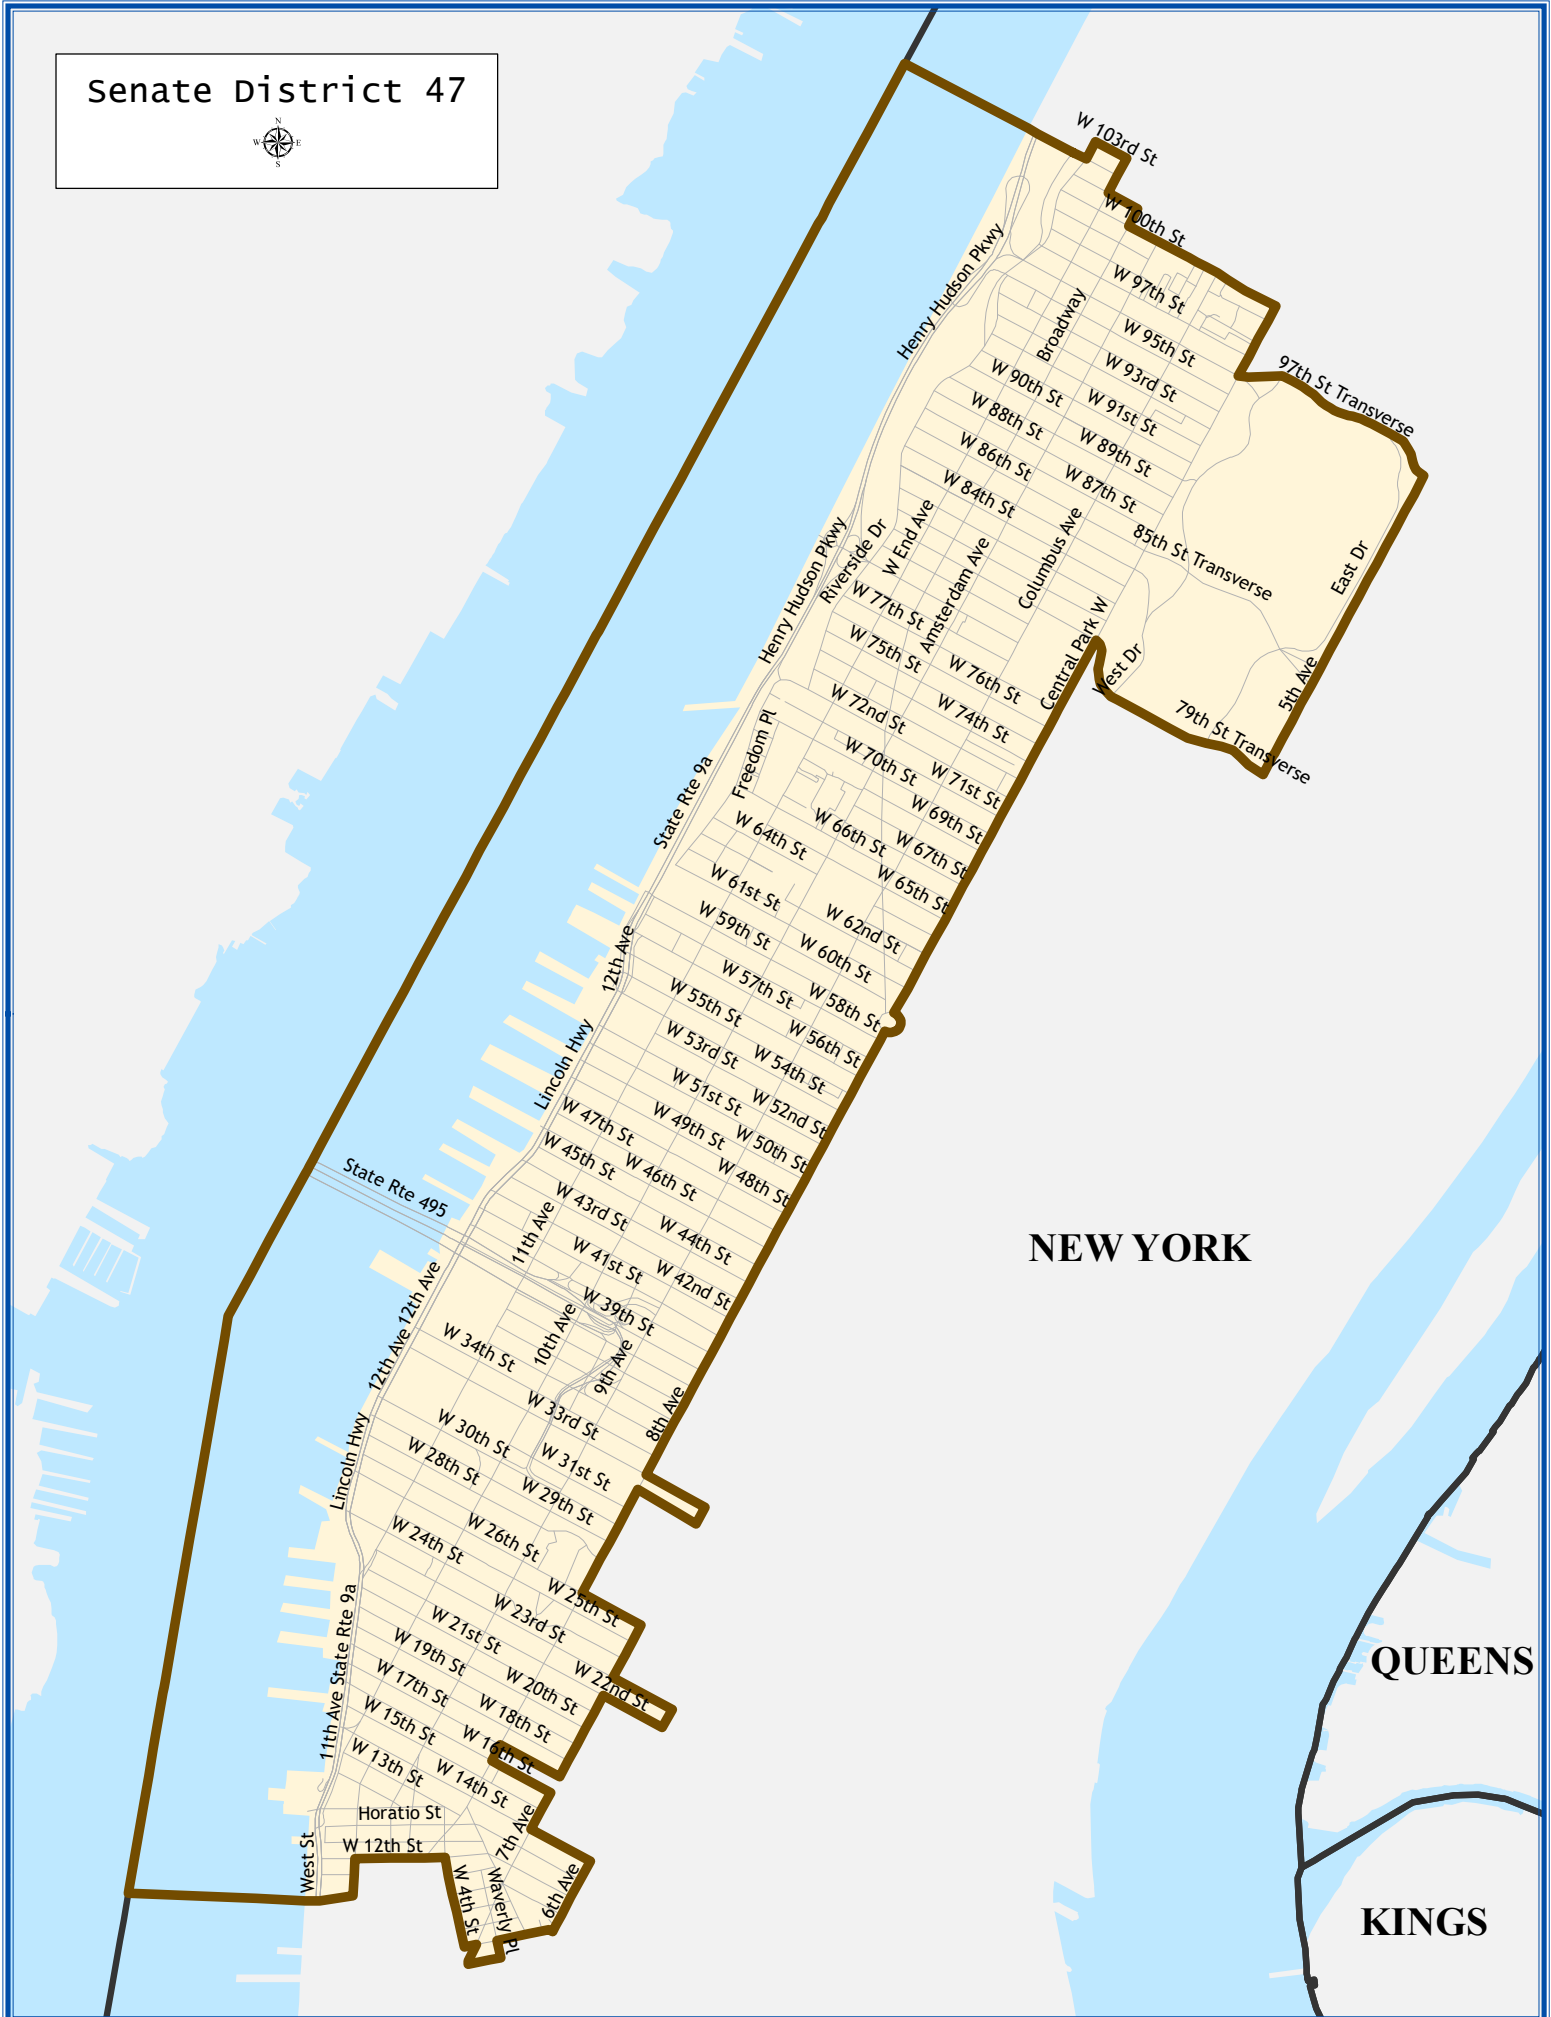

# Senate District 47

**NEW YORK**

**QUEENS**

**KINGS**

## Senate District 47

Total population : 319,736  
 Deviation : -801  
 Deviation Percentage : -0.25

	NH White	NH Black	Hispanic	NH Asian	NH AmInd	NH Hwn	NH Multi	NH Other
Total	198,205	18,686	44,689	41,680	315	118	13,377	2,666
% of Total	61.99	5.84	13.98	13.04	0.10	0.04	4.18	0.83
Total 18+	176,336	16,491	38,198	37,244	280	101	9,442	2,206
% of 18+	62.91	5.88	13.63	13.29	0.10	0.04	3.37	0.79
Department of Justice								
	NH White	NH Black	Hispanic	NH Asian	NH AmInd	NH Hwn	NH Multi	NH Other
Total	198,205	20,769	44,689	46,946	1,077	167	1,884	5,999
% of Total	61.99	6.50	13.98	14.68	0.34	0.05	0.59	1.88
Total 18+	176,336	18,093	38,198	40,124	948	145	1,511	4,943
% of 18+	62.91	6.45	13.63	14.31	0.34	0.05	0.54	1.76